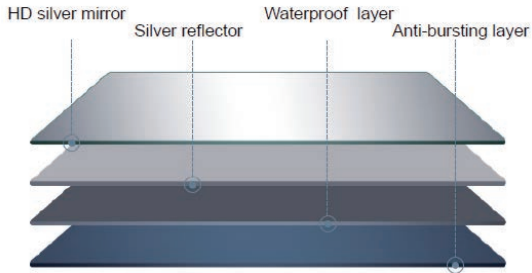

STURDY & DURABLE

It can serve you for a long time.

Complete, Strict and comprehensive working processes, from raw materials input and testing, cleaning, glass lamination, varnishing, sandblasting, coating, grinding ... every step is required precisely and flawlessly.