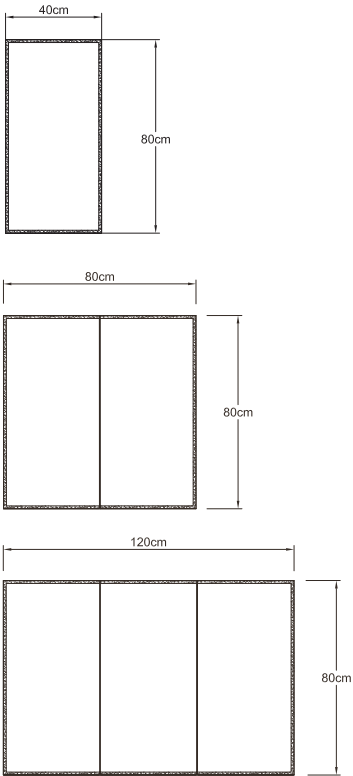

Above
Outlet & USB Ports

Left
24"
Single Door

Right
60" Medicine Cabinet
organized inner shelves

NewThingLine

Lumora Mirror Cabinet

Model	MC001	
Size (Inches)	24"x32"x 5" 48"x32"x 5" 60"x32"x 5" More Customized	
Light Source	2835/5050/3014/3020 LED Strip,T5HO/HE	
Input Voltage	110~240V	
Color Temperaturer	2700~6500K	
Optional Functions	Defogging	Touch Sensor
	Magnifying	Motion Sensor
	LED Clock	Power Socket
	Nightlight	BT Speaker
	Color Tuning	LED Dimming

Material: Iron+PMMA

Application: Over Mirror or display Frame

Indirect soft light

Solid 5mm Iron/Aluminum material

IP44

Size: 580x78x85mm

IP44 RoHS

Pisa Wall Lamp