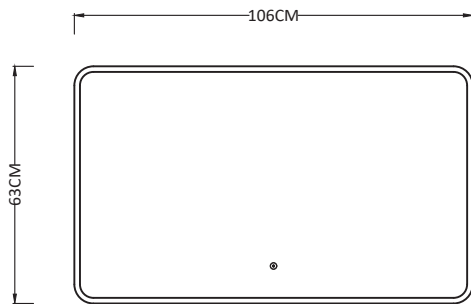

Model: M004-10663