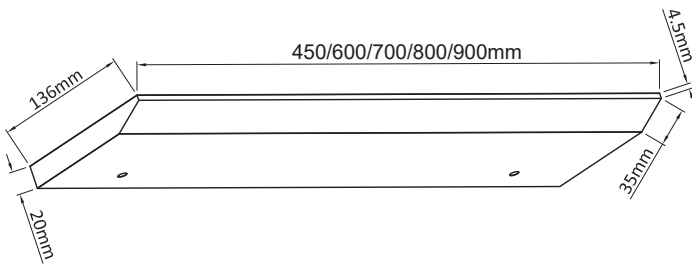

NewThingLine