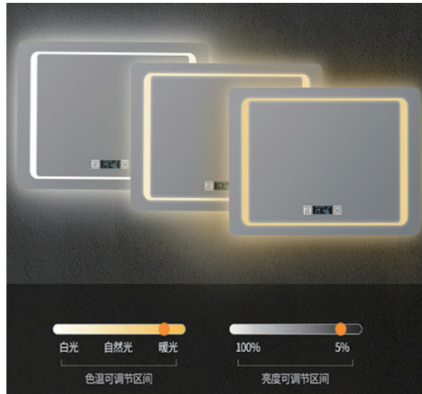

PREMIUM LED BACK-LIGHTING

Better illuminate your beauty!

The LED light of the mirror is of good quality. Natural 2 frosted white light helps reflect true colors and the light source surrounding the mirror does not cast any shadows. It provides a corona of illumination that spreads warmth throughout the room.