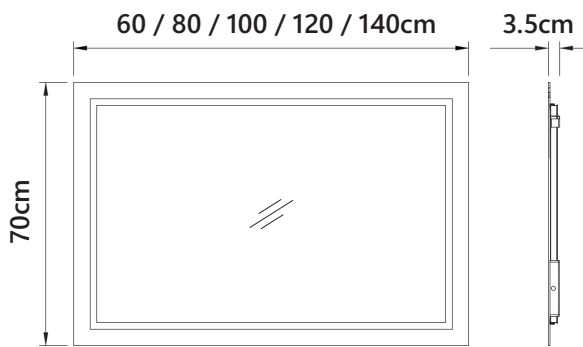

NewThingLine

Barcelona Mirror

Model	M019	
Light Source	2835 LED Strip	
Input Voltage	100-120V~/ 220-240V~	
Color Temperaturer	3000K/4000K/6500K	
Optional Functions	Defogging	Touch Sensor
	Magnifying	Motion Sensor
	LED Clock	Power Socket
	Nightlight	BT Speaker
	Color Tuning	LED Dimming