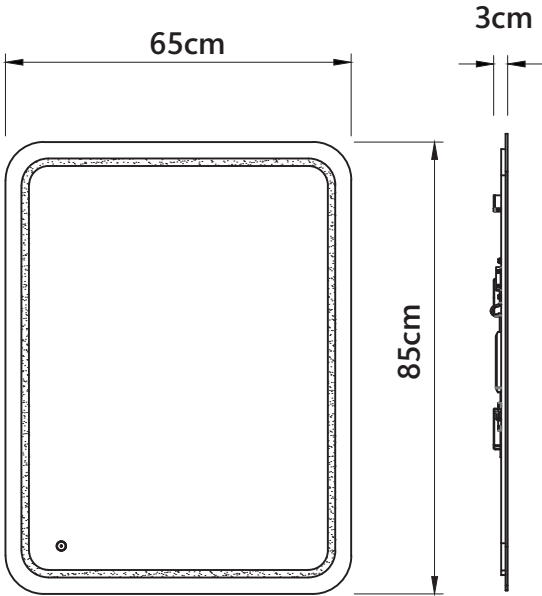

London Mirror

Model M022

Light Source 2835 LED Strip

Input Voltage 100-120V~/ 220-240V~

Color Temperaturer 3000K/4000K/6500K

1. **Optional Functions**
2. Defogging
   - Magnifying
   - LED Clock
   - Nightlight
   - Color Tuning
   - Touch Sensor
   - Motion Sensor
   - Power Socket
   - BT Speaker
   - LED Dimming