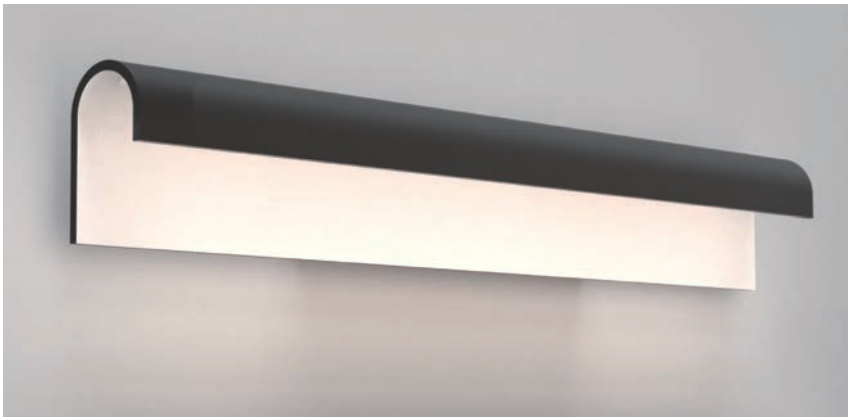

NewThingLine

Arch Wall Lamp

Model	WS001
Light Source	2835 LED Ra>90
Input Voltage	220-240V~,50/60Hz
Color Temperaturer	3000K/4000K/6500K
Optional Functions	LED Dimming