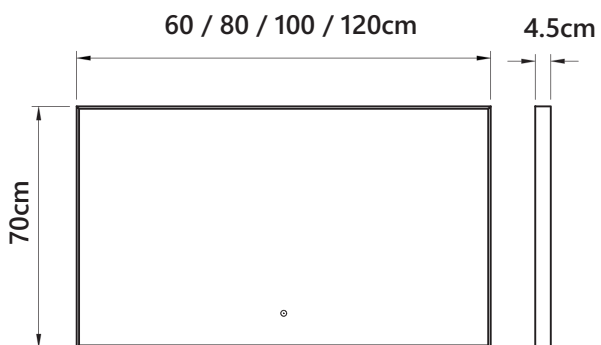

NewThingLine

Venice Mirror

Model M018

Light Source 2835 LED Strip

Input Voltage 100-120V~/ 220-240V~

Color Temperaturer 3000K/4000K/6500K

Optional Functions	Defogging	Touch Sensor
	Magnifying	Motion Sensor
	LED Clock	Power Socket
	Nightlight	BT Speaker
	Color Tuning	LED Dimming