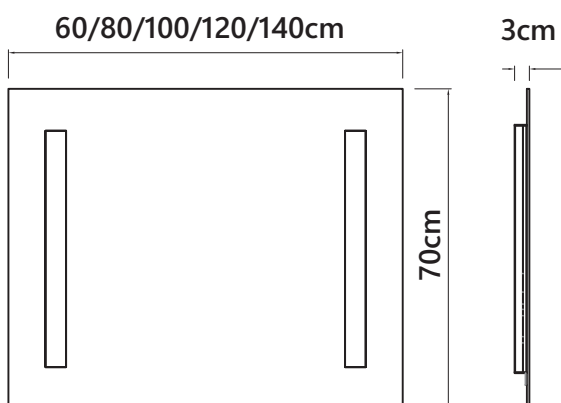

G Mirror

Model

M012

Light Source

2835 LED Strip

Input Voltage

100-120V~/ 220-240V~

**Color
Temperaturer**

3000K/4000K/6500K

**Optional
Functions**

Defogging	Touch Sensor
Magnifying	Motion Sensor
LED Clock	Power Socket
Nightlight	BT Speaker
Color Tuning	LED Dimming