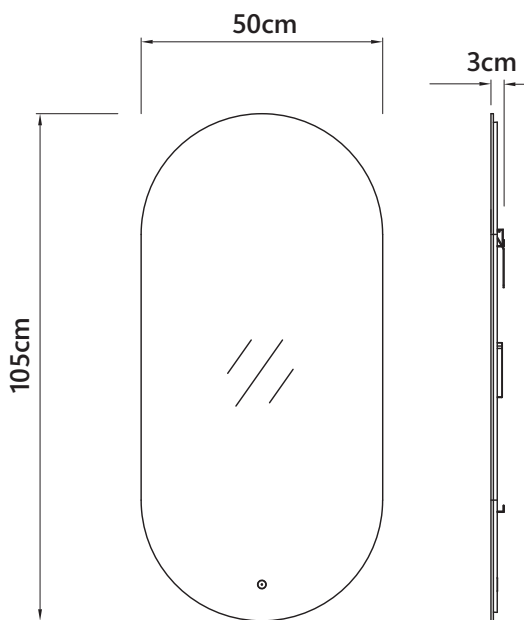

Malmo Mirror

Model M007

Light Source 2835 LED Strip

Input Voltage 100-120V~/ 220-240V~

Color Temperaturer 3000K/4000K/6500K

Optional Functions	Defogging	Touch Sensor
	Magnifying	Motion Sensor
	LED Clock	Power Socket
	Nightlight	BT Speaker
	Color Tuning	LED Dimming