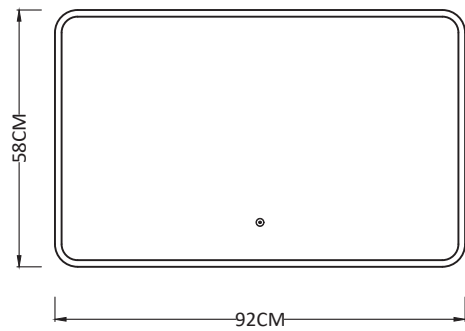

Model: M004-9258