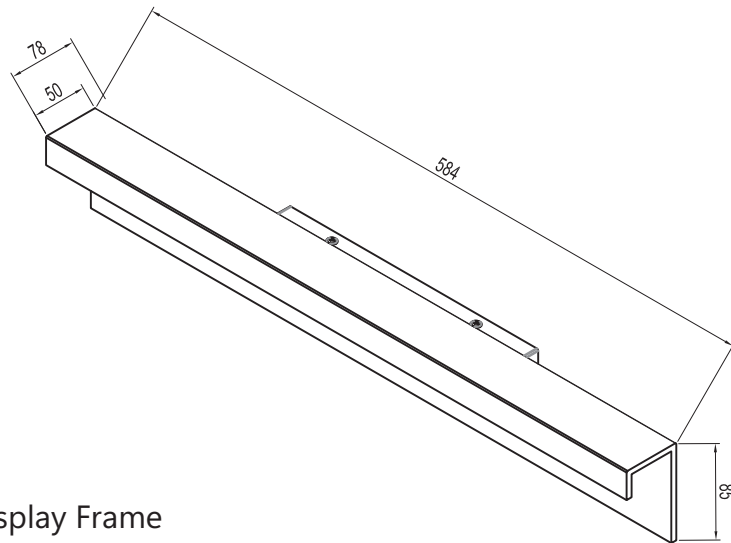

Material: Iron+PMMA

Application: Over Mirror or display Frame

Indirect soft light

Solid 5mm Iron/Aluminum material

IP44

Size: 584x78x85mm