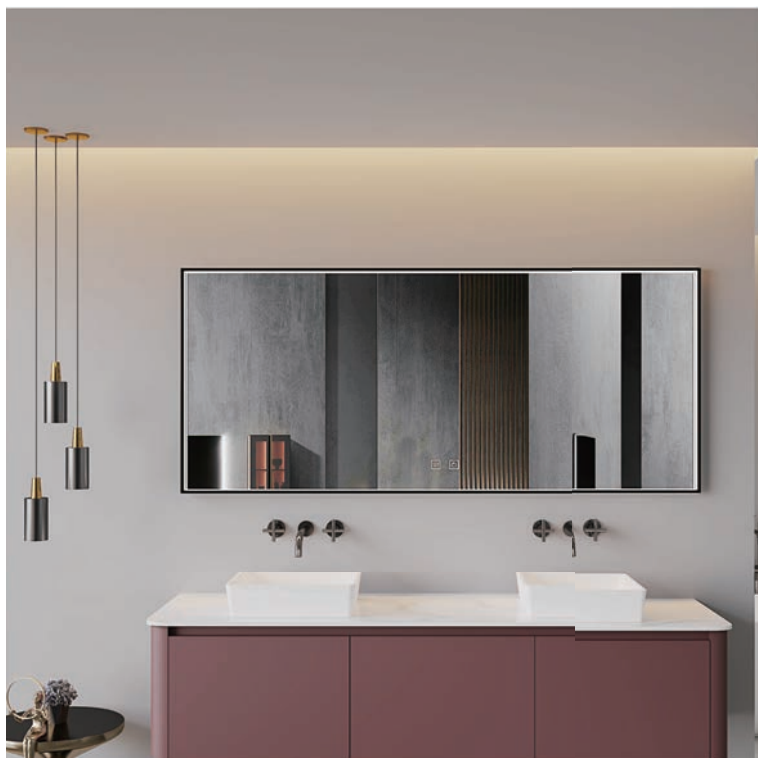

Ø60/70/80/100cm
[Ø23.5"/27.5"/31.5"/39.5"]

4.5cm
[1-3/4"]

NewThingLine

Venice Mirror

Model M018

Light Source 2835 LED Strip

Input Voltage 100-120V~/ 220-240V~

Color Temperaturer 3000K/4000K/6500K