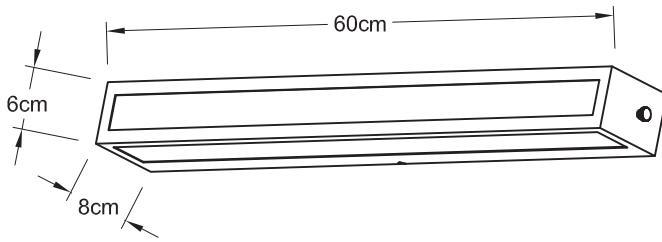

Material: Glass+Steel

Application: Over Mirror or side of mirror

Linen looking, soft light

Size: 384/604x79x58mm