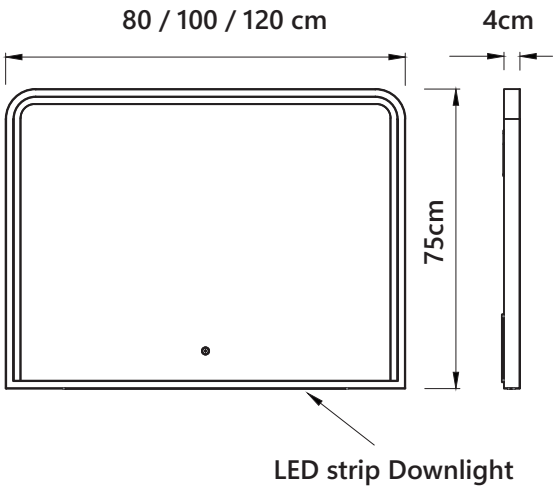

NewThingLine

Oslo Mirror

Model	M014	
Light Source	2835 LED Strip	
Input Voltage	100-120V~/ 220-240V~	
Color Temperatuerer	3000K/4000K/6500K	
Optional Functions	Defogging	Touch Sensor
	Magnifying	Motion Sensor
	LED Clock	Power Socket
	Nightlight	BT Speaker
	Color Tuning	LED Dimming