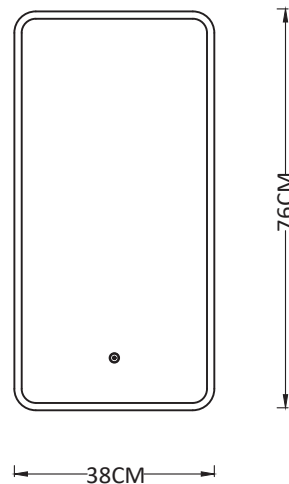

Model: M004-3876