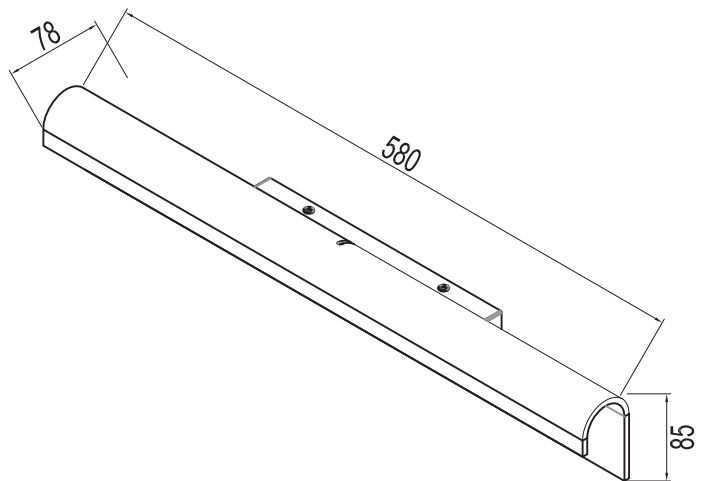

Material: Iron+PMMA

Application: Over Mirror or display Frame

Indirect soft light

Solid 5mm Iron/Aluminum material

IP44

Size: 580x78x85mm

IP44 RoHS

Pisa Wall Lamp