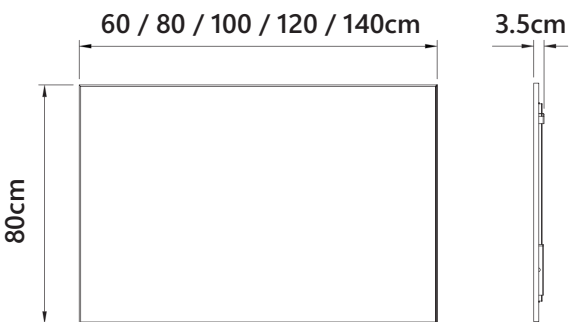

Vienna Mirror

Model M020

Light Source 2835 LED Strip

Input Voltage 100-120V~/ 220-240V~

Color Temperaturer 3000K/4000K/6500K

Optional Functions	Defogging	Touch Sensor
	Magnifying	Motion Sensor
	LED Clock	Power Socket
	Nightlight	BT Speaker
	Color Tuning	LED Dimming