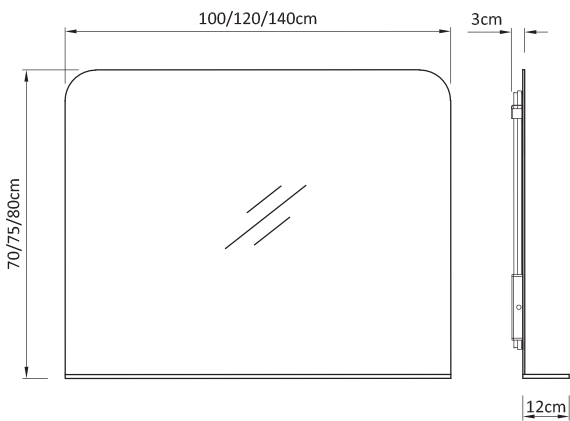

NewThingLine

Paris Mirror

Model M021

Light Source 2835 LED Strip

Input Voltage 100-120V~/ 220-240V~

Color Temperaturer 3000K/4000K/6500K

Optional Functions

Defogging	Touch Sensor
Magnifying	Motion Sensor
LED Clock	Power Socket
Nightlight	BT Speaker
Color Tuning	LED Dimming