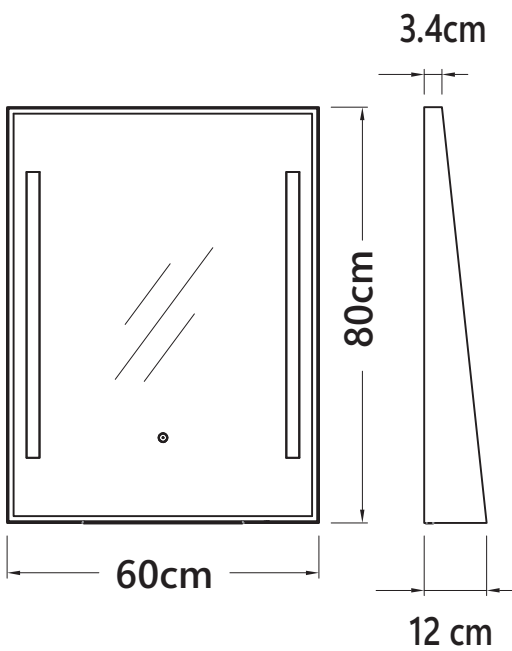

Shelf Mirror

Model M011

Light Source 2835 LED Strip

Input Voltage 100-120V~/ 220-240V~

Color Temperaturer 3000K/4000K/6500K

Optional Functions	Defogging	Touch Sensor
	Magnifying	Motion Sensor
	LED Clock	Power Socket
	Nightlight	BT Speaker
	Color Tuning	LED Dimming