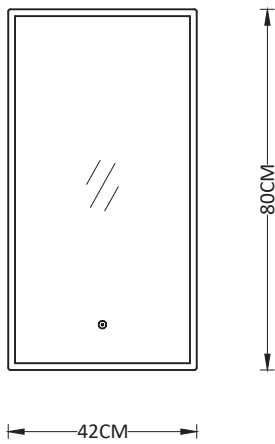

Model: M009-4280