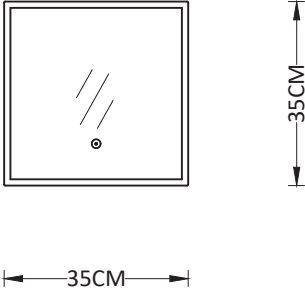

Model: M009-3535