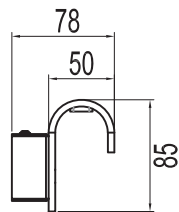

Material: Iron+PMMA

Application: Over Mirror or display Frame

Indirect soft light

Solid 5mm Iron/Aluminum material

IP44

Size: 580x78x85mm

IP44 RoHS

Pisa Wall Lamp