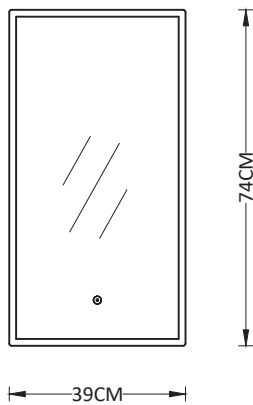

Model: M009-3974