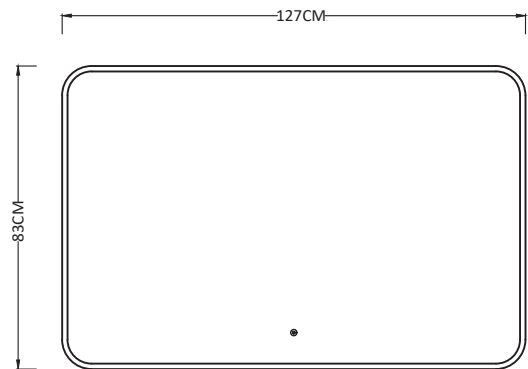

M004-12783