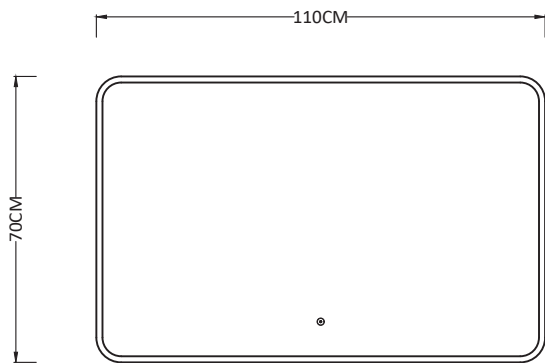

Model: M004-11070