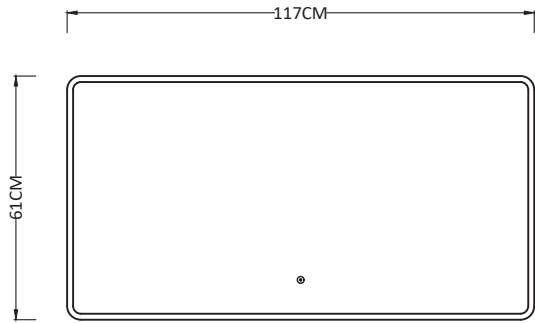

Siena Mirror Series Available Sizes with Injection-moulded Sandblasted Backlighting Frames Part 2

Model: M004-11761