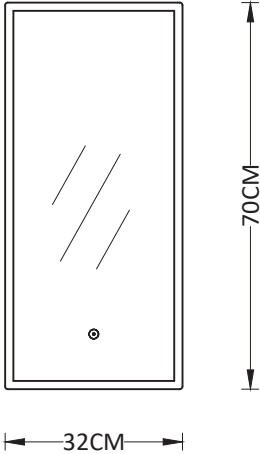

Model: M009-3270