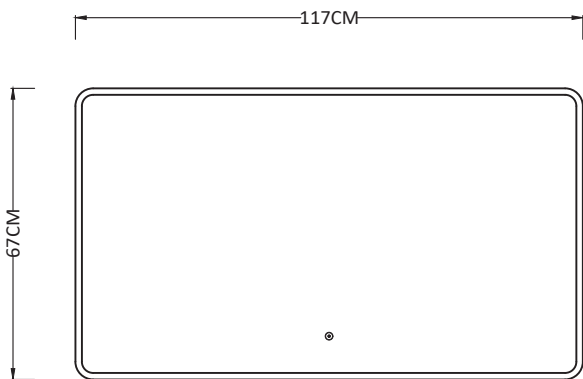

M004-11767