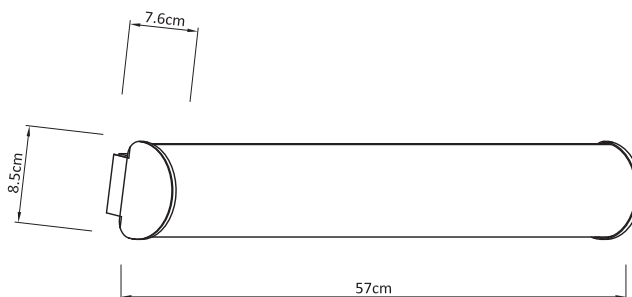

NewThingLine

Opal Contour

Model	WG006
Light Source	2835 12W Ra>90
Input Voltage	220-240V~,50/60Hz
Color Temperaturer	3000K/4000K/6500K
Optional Functions	LED Dimming

Material: Opal Glass + Steel
12W LED 3000K Ra>90
Over Mirror Light
Soft Light