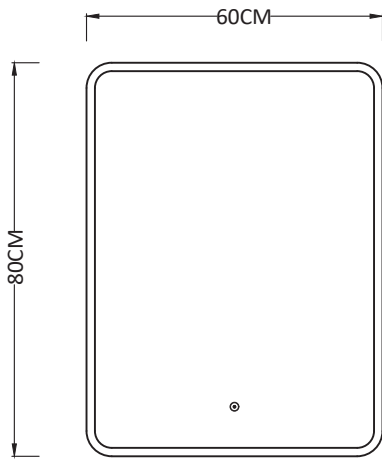

Siena Mirror Series Available Sizes with Injection-moulded Sandblasted Backlighting Frames Part4.

Model: M004-8060