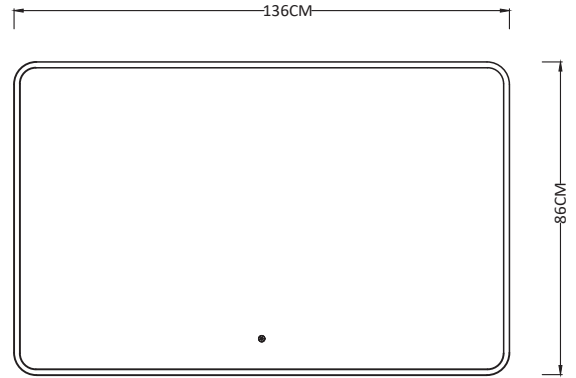

NewThingLine

Siena Mirror Series Available Sizes with Injection-moulded Sandblasted Backlighting Frames Part1.

M004-13686