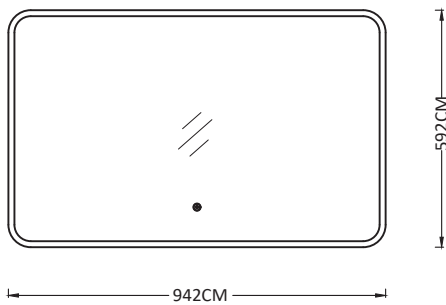

Model: M004-9459