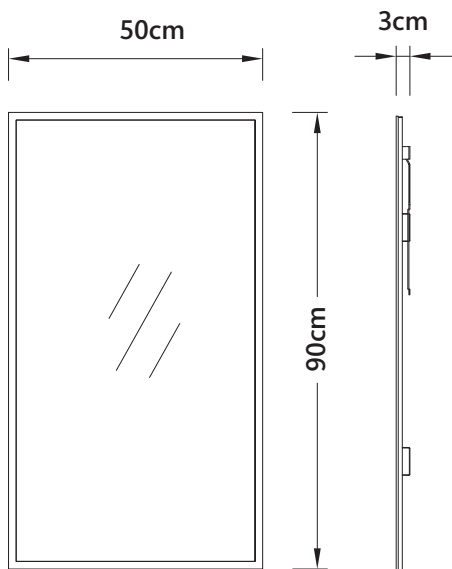

Kiruna Mirror

Model M009

Light Source 2835 LED Strip

Input Voltage 100-120V~/ 220-240V~

Color Temperaturer 3000K/4000K/6500K

Optional Functions	Defogging	Touch Sensor	
	Magnifying	Motion Sensor	
	LED Clock	Power Socket	
	Nightlight	BT Speaker	
	Color Tuning	LED Dimming