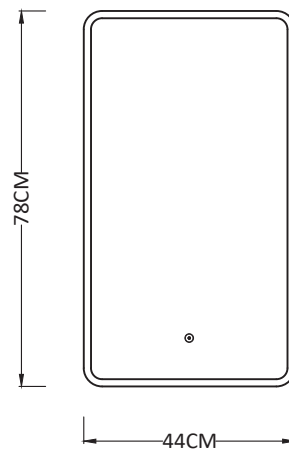

Material: Iron+PMMA

Application: Over Mirror or display Frame

Indirect soft light

Solid 5mm Iron/Aluminum material

IP44

Size: 580x78x85mm

IP44 RoHS

Pisa Wall Lamp

Solid 5mm Iron/Aluminum material

IP44

Size: 584x78x85mm

NewThingLine

Illuminated Plate

- Model** WP004A
- Light Source** 2835 LEDs, Ra>90
- Input Voltage** 220-240V~, 50/60Hz
- Color Temperaturer** 3000K/4000K/6500K
- Optional Functions** LED Dimming

Model: M004-5484

Siena Mirror Series Available Sizes with Injection-moulded Sandblasted Backlighting Frames Part4.

Model: M004-8060

Model: M004-5585

Model: M004-5892

Model: M004-9258

Model: M004-6060

Model: M004-4478