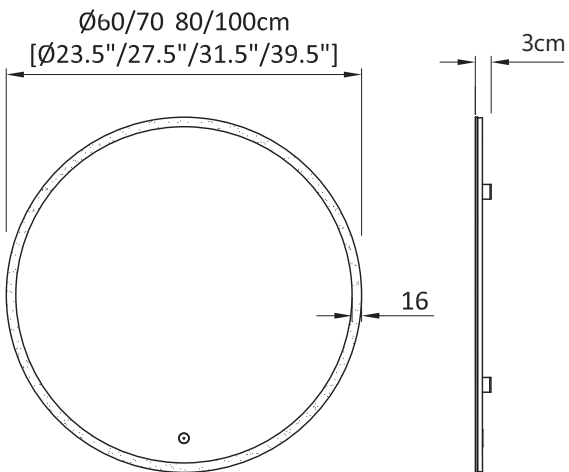

NewThingLine

Halo Mirror

Model	M001	
Light Source	2835 LED Strip	
Input Voltage	100-120V~/ 220-240V~	
Color Temperaturer	3000K/4000K/6500K	
Optional Functions	Defogging	Touch Sensor
	Magnifying	Motion Sensor
	LED Clock	Power Socket
	Nightlight	BT Speaker
	Color Tuning	LED Dimming