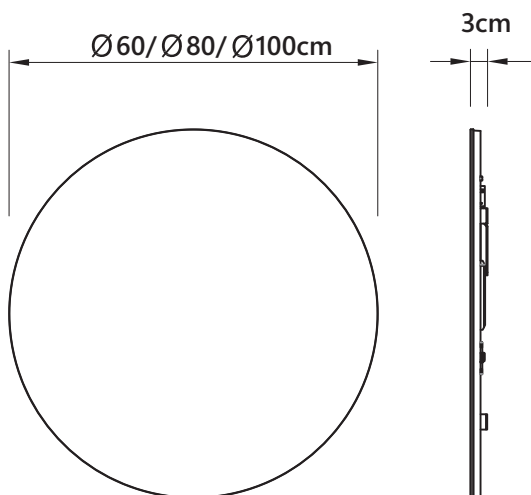

NewThingLine

Corona Mirror

Model	M006	
Light Source	2835 LED Strip	
Input Voltage	100-120V~/ 220-240V~	
Color Temperaturer	3000K/4000K/6500K	
Optional Functions	Defogging	Touch Sensor
	Magnifying	Motion Sensor
	LED Clock	Power Socket
	Nightlight	BT Speaker
	Color Tuning	LED Dimming