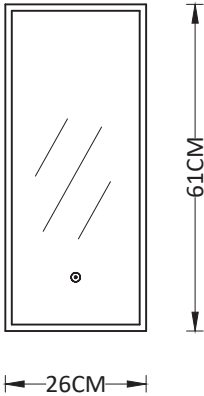

Model: M009-2661