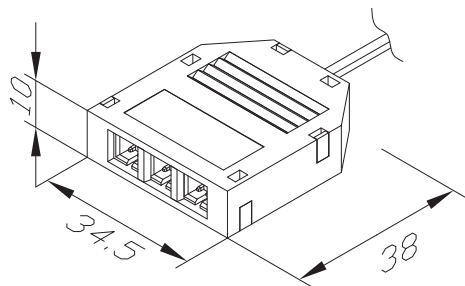

NewThingLine

Distributore 12-24V

3-Way Distributore

Model L806-3