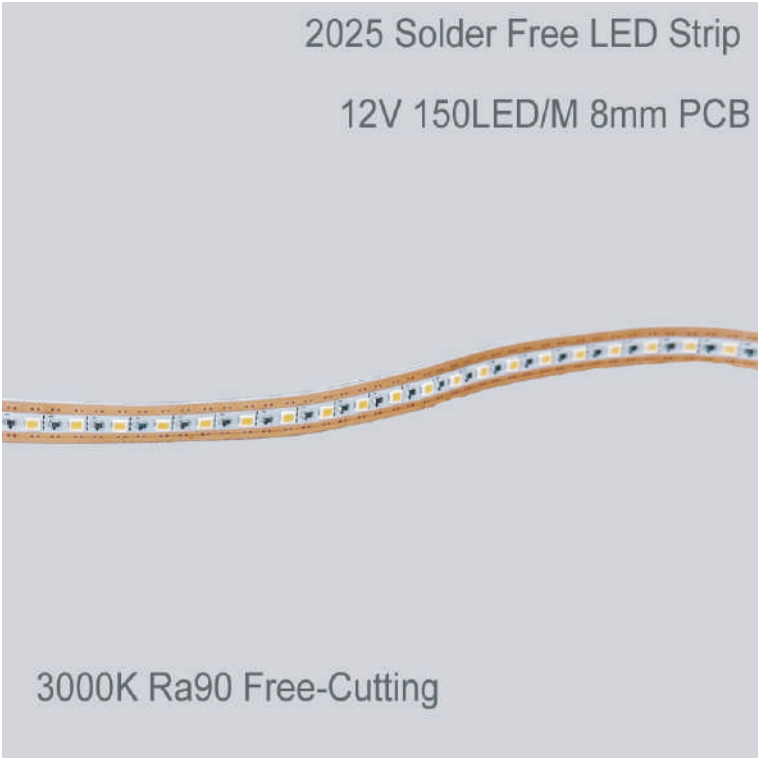

Solder Free 2025 LED 12V

Model	LF0208Y
Rating	12Vdc 7.5W/meter
LED	2025 LED, 150LEDs/m, Ra>90 3000K ~120lm/W
PCB	8mm width, Free cutting