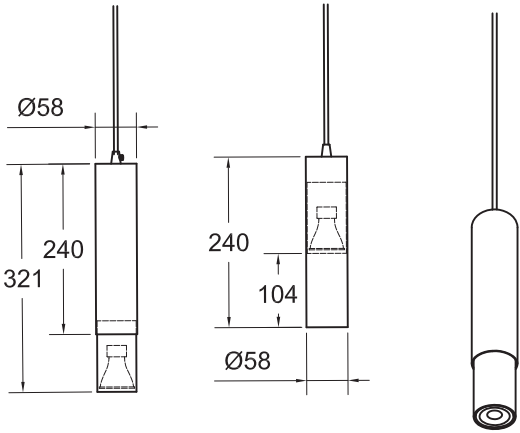

PS001A (Black+Brass) PS001C (Black+Bronze) PS001B (Black+Chrome)

Material: Iron

Input: 220-240V~, 50Hz/60Hz

GU10 Max. 10W LED Bulb(Sold Separately)

Application: kitchen/display

LED Bulb height adjustable

CE IP44 RoHS