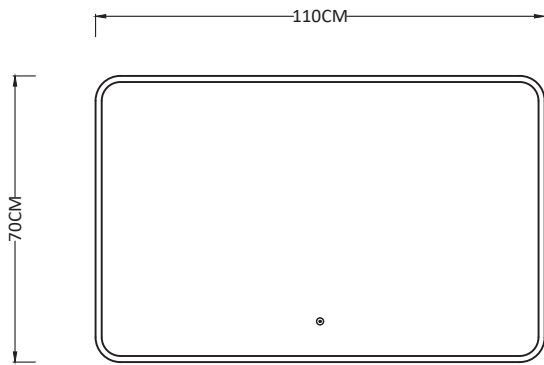

Model: M004-11070