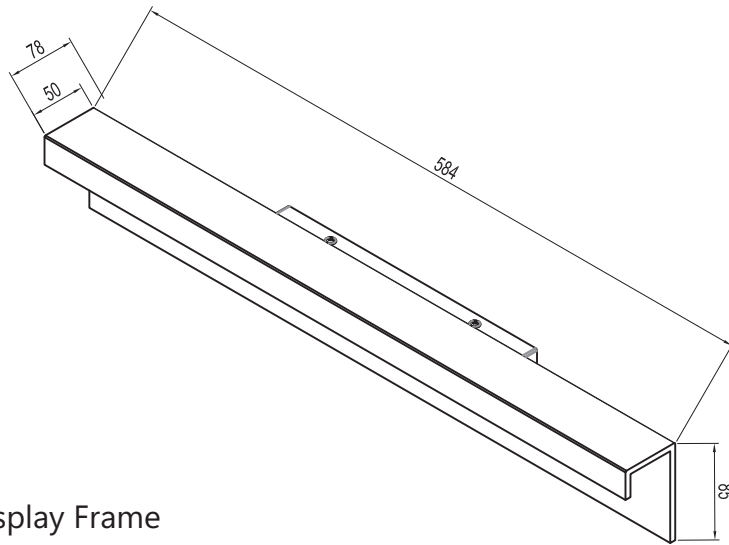

Material: Iron+PMMA

Application: Over Mirror or display Frame

Indirect soft light

Solid 5mm Iron/Aluminum material

IP44

Size: 584x78x85mm