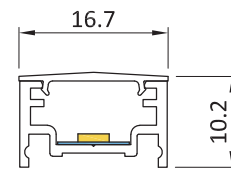

- LINK-TO-LENGTH AND CUT-TO-LENGTH, SUPER FLEXIBILITY FOR PROJECTS.

Free Linkable based on standard 60cm and 120cm Aluminum profile by exclusive SS clips.

- 3meter 2835 LED strip packed in a reel with lead wires+connectors on both side

for free cutting, 120LEDs/meter, individual LED cuttable length:8.3mm

High efficient LED light source 12Vdc, 10W/meter, Ra>90, 3000K/4000K/6000K optional

- Soft light output through opal extruded PC diffuser

SELV RoHS