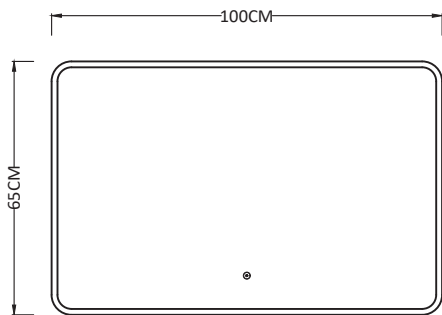

NewThingLine

Siena Mirror Series Available Sizes with Injection-moulded Sandblasted Backlighting Frames Part3.

Model: M004-10065