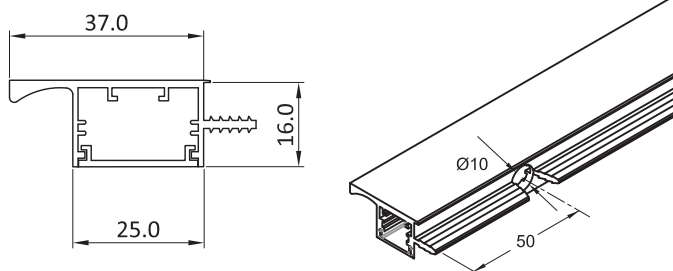

NewThingLine

AuroEdge16 Handleless LED Aluminum Profile 12V/24V

Model	LA3716
Rating	12Vdc / 24Vdc 9W/meter
LED	3000k Ra>90

For 16mm cupboard edge

- No visible LED dots
- Customized length

AuroEdge18 Handleless LED Aluminum Profile 12V/24V

Model	LA3220
Rating	12Vdc / 24Vdc 9W/meter
LED	3000k Ra>90

For 18mm cupboard edge