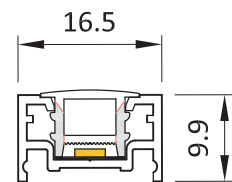

- LINK-TO-LENGTH AND CUT-TO-LENGTH,SUPER FLEXIBILITY FOR PROJECTS.

Free Linkable based on standard 60cm and 120cm Aluminum profile by exclusive SS clips.

- 3meter 2835 LED strip packed in a reel with lead wires+connectors on both side

for free cutting, 120LEDs/meter, individual LED cuttable length:8.3mm

High efficient LED light source 12Vdc, 10W/meter, Ra>90, 3000K/4000K/6000K optional

- Soft light output through double layer dual-color extruded silicon diffuser

SELV RoHS