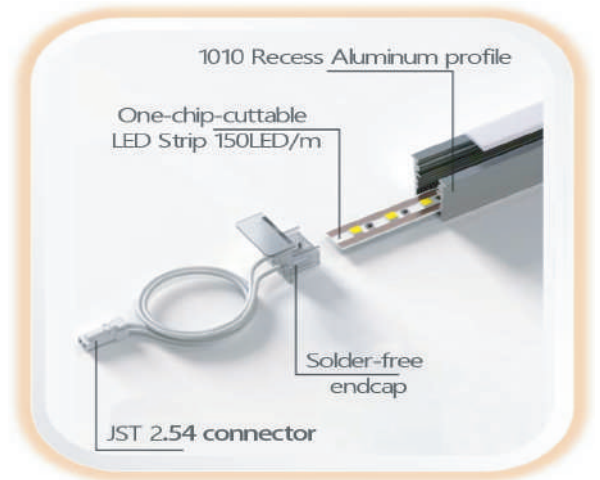

Thinline 1010 Recess Solder Free LED Profile Aluminum 12V

Model LA1010F

Rating 12Vdc 7.5W/m

LED 2025 Solder Free LED strip 3000K Ra>90

gradient
glow

straight
glow

gradient
glow

SELV RoHS