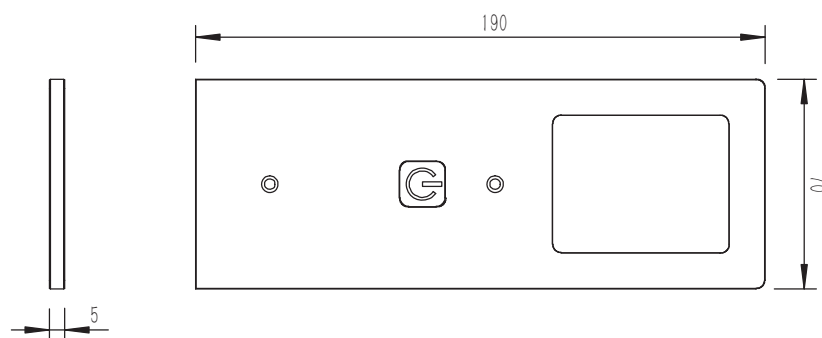

-Useful Light Output: >230 LM

Energy Class: F

Color/Finish: Brushed Aluminum/Black Finish

Master Lamp Switch: Touch On/Off/Dim

Connector: 2.54 Micro

**SELV RoHS**