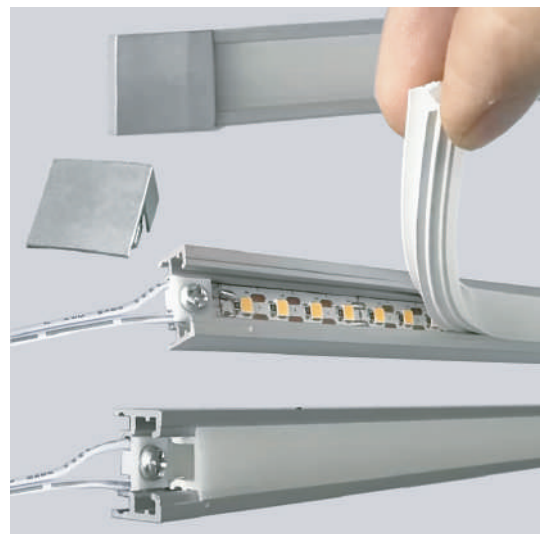

- LINK-TO-LENGTH AND CUT-TO-LENGTH,SUPER FLEXIBILITY FOR PROJECTS.

Free Linkable based on standard 60cm and 120cm Aluminum profile by exclusive SS clips.

- 3meter 2835 LED strip packed in a reel with lead wires+connectors on both side

for free cutting, 120LEDs/meter, individual LED cuttable length:8.3mm

High efficient LED light source 12Vdc, 10W/meter, Ra>90, 3000K/4000K/6000K optional

- Soft light output through double layer dual-color extruded silicon diffuser

SELV RoHS