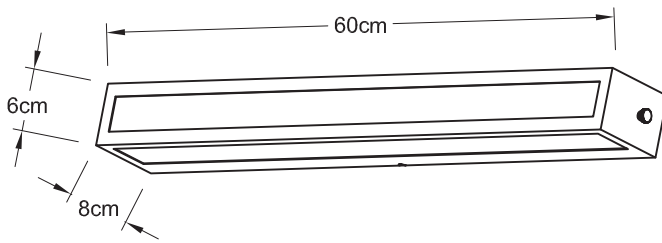

Material: Glass+Steel

Application: Over Mirror or side of mirror

Linen looking, soft light

Size: 384/604x79x58mm