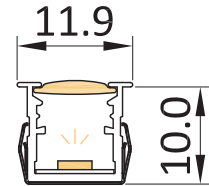

Model LA1010N

Rating 12Vdc 7.5W/m

LED 2025 Solder Free LED strip 3000K Ra>90

gradient
glow-Left

gradient
glow-Right

straight
glow