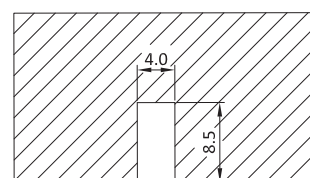

0408 Mini Silicon LED Striplight 12V/24V

Model	LS0408F
Rating	12Vdc / 24Vdc, 7W/meter
LED	2835 3000K Ra>90