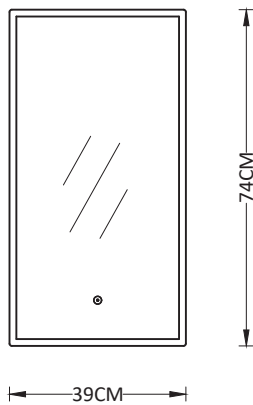

Model: M009-3974