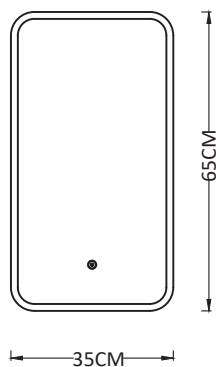

Model: M004-3565