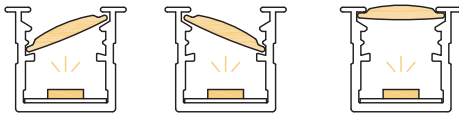

Model LA1010N

Rating 12Vdc 7.5W/m

LED 2025 Solder Free LED strip 3000K Ra>90

gradient
glow-Left

gradient
glow-Right

straight
glow