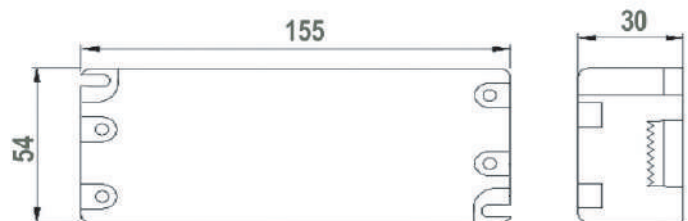

Model	12E48 / 24E48
Input Voltage	220-240V~,50/60Hz
Output	12Vdc 4A/24Vdc 2A, 48W

- Independent design
- Flicker Free
- Short circuit, open circuit, overload protection
- Compliant with new EU EMC standards

ENIEC55015:2019+A11:2020

ENIEC61547:2023

ENIEC61000-3-2:2019+A1:2021

EN61000-3-3:2013+A1:2019+A2:2021