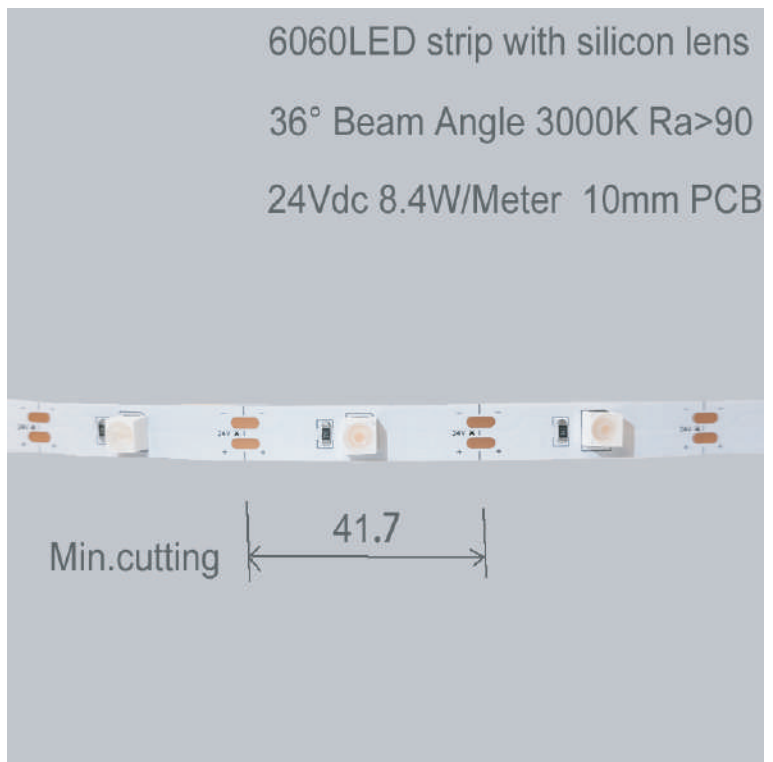

6060 Silicon Lens LED Strip
24V 36° Beam Angle

Model	LF6060-24
Rating	24Vdc 8.4W/meter
LED	3000K Ra>90 ~90lm/W 24LEDs/meter
PCB	12mm width, Min.cutting 41.7mm