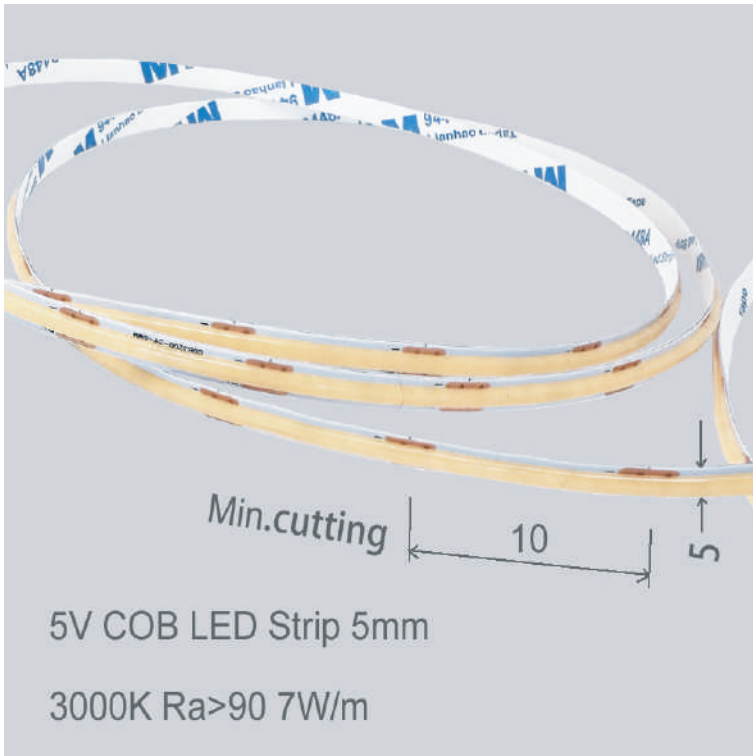

COB LED Strip 5mm 5V

Model	LF0205N
Rating	5Vdc 7W/meter (3.7V 3W/m)
LED	COB LED, 320chips/m, Ra>90 3000K ~90lm/W
PCB	5mm width, Min. cutting 10mm

- USB lead wire with controller optional

Coolcut 2835 LED strip 5V 8mm

Model	LF0208N
Rating	5Vdc 9W/meter
LED	2835 LED, Ra>90 3000K 120LEDs/meter
PCB	8mm width, Min. cutting 8.3mm

- USB lead wire with controller optional