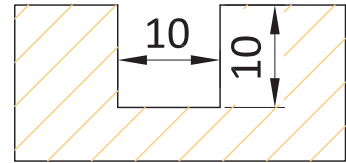

Model LA1010N

Rating 12Vdc 7.5W/m

LED 2025 Solder Free LED strip 3000K Ra>90

gradient
glow-Left

gradient
glow-Right

straight
glow