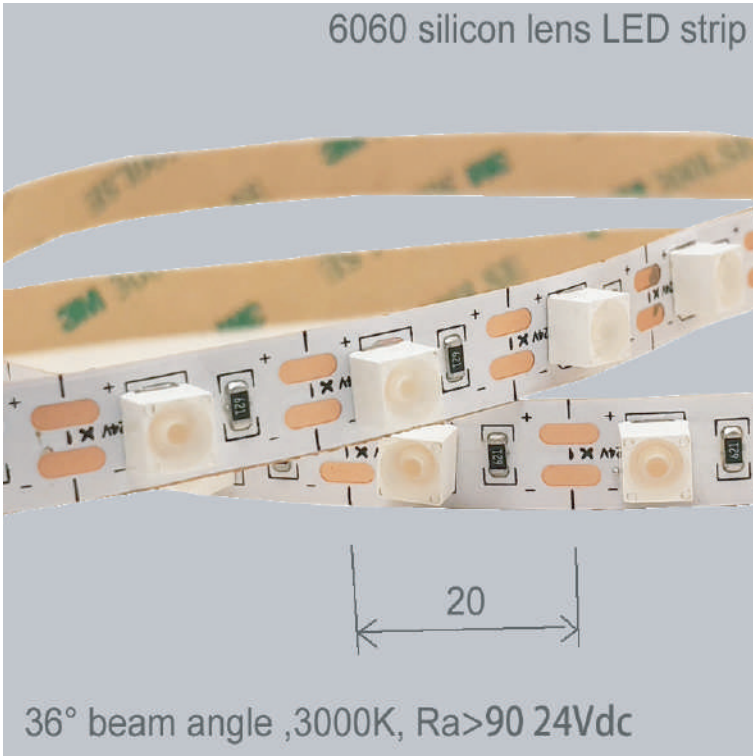

## Solder Free 2025 LED 12V

<b>Model</b>	LF0208Y
<b>Rating</b>	12Vdc 7.5W/meter
<b>LED</b>	2025 LED, 150LEDs/m, Ra>90 3000K ~120lm/W
<b>PCB</b>	8mm width, Free cutting

6060 silicon lens LED strip

6060 Silicon Lens LED Strip  
24V 36° Beam Angle