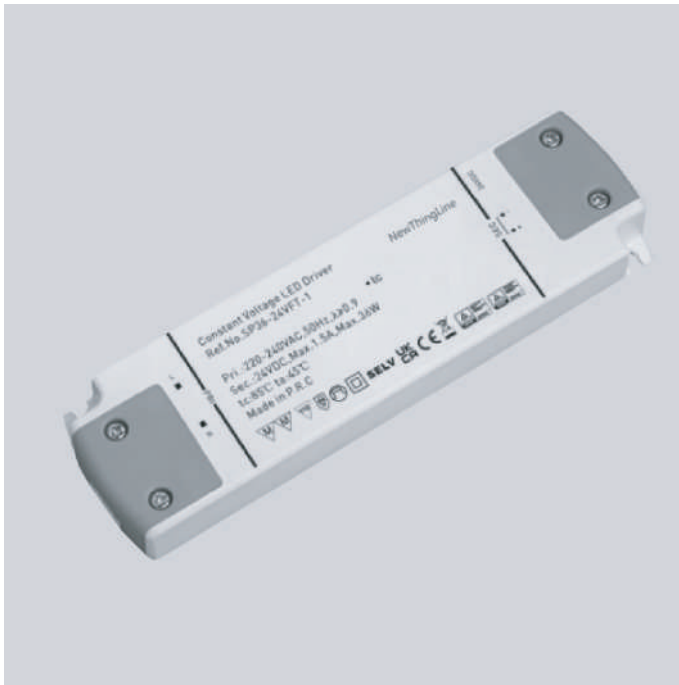

Constant Voltage LED Driver Primary Triac Dimmable

Model	36-12VFT-1 / 36-24VFT-1
Input Voltage	220-240V~,50/60Hz
Output	12Vdc 3A/24Vdc 1.5A, 60W

- Primary Trac Dimmable
- Noise control
- Load 6-30W
- Fits for 12V/24V LED Lights
- PF>0.9
- Short circuit, open circuit, overload, over temperature protection
- Compliant with new EU EMC standards

ENIEC55015:2019+A11:2020
ENIEC61547:2023
ENIEC61000-3-2:2019+A1:2021
EN61000-3-3:2013+A1:2019+A2:2021