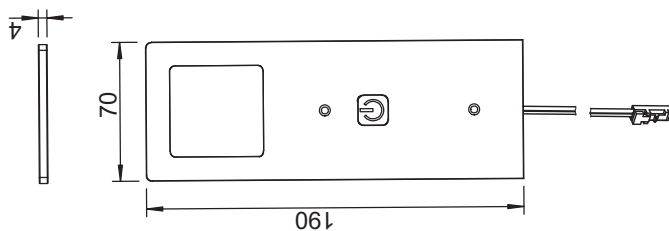

Energy Class: D

Color/Finish: Brushed Aluminum/Black Finish

Master Lamp Switch: Touch On/Off/Dim

Connector: 2.54 Micro

SELV RoHS