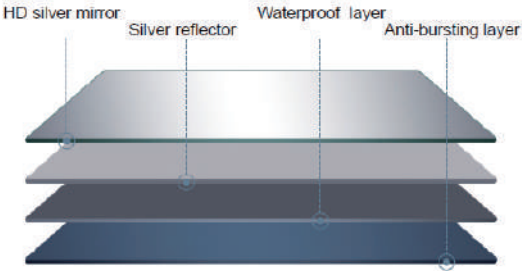

STURDY & DURABLE

It can serve you for a long time.

Complete, Strict and comprehensive working processes, from raw materials input and testing, cleaning, glass lamination, varnishing, sandblasting, coating, grinding ... every step is required precisely and flawlessly.