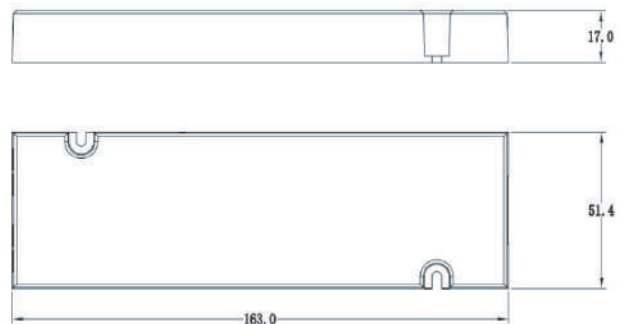

NewThingLine

Constant Voltage Smart LED Driver 12V/24V

Model	AW06-12SC30 / AW06-24SC30
Input Voltage	220-240V~, 50/60Hz
Output	12Vdc 2.5A/24Vdc 1.25A, 30W

Bluetooth Receiver
(Sold Separately)

WIFI 433MHz Receiver
(Sold Separately)

Zigbee 433MHz Receiver
(Sold Separately)

Long lasting and high reliability,
Extra small compact housing,
Safety according to
EN 61347-1 , 61347-2-13, 62493
RI suppression according to EN 55015 /CDN
Line harmonics according to EN 61000-3-2
Immunity according to EN 61547