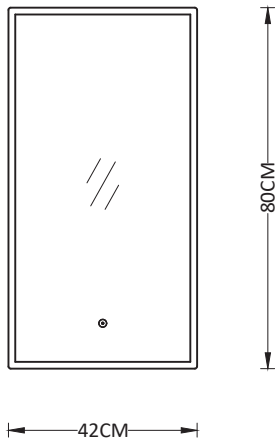

Model: M009-4280