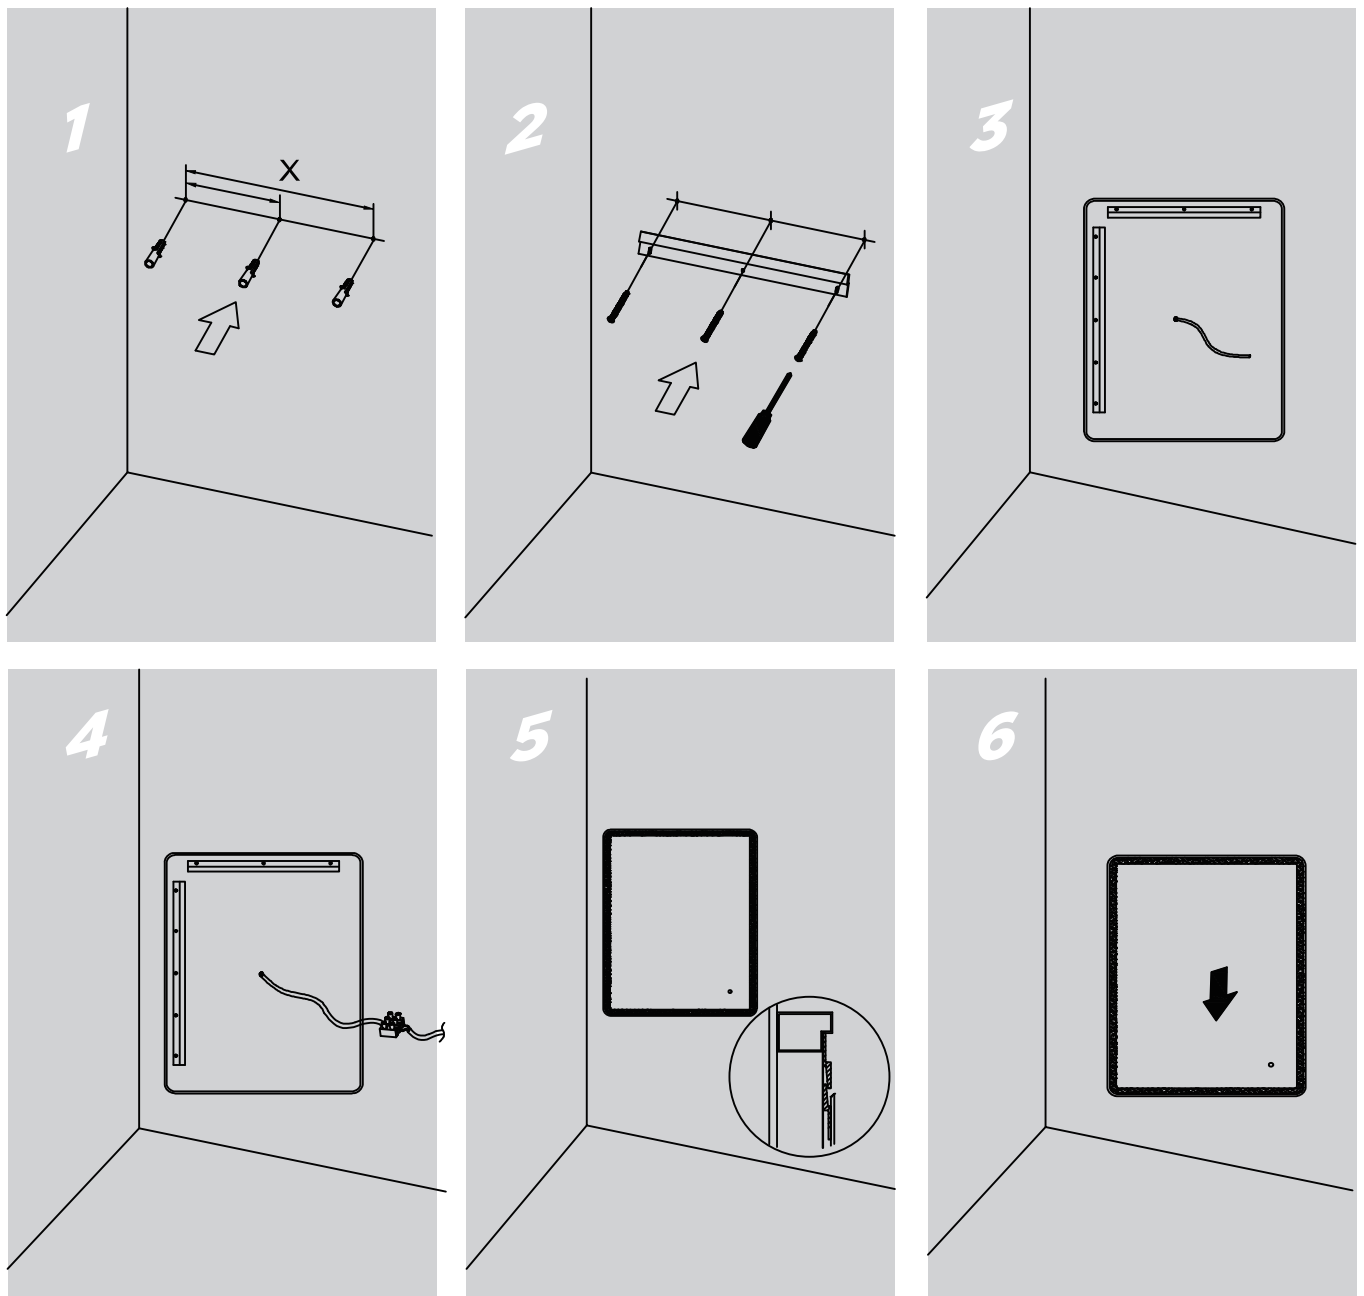

## Anti-bursting Mirror

Mirror applied anti-bursting film that won't spatter everywhere when the glass shattered remains in one piece to protect you against injury.

Silent Damp Hinge  
Automatic return,  
Durable

# EASY WALL-MOUNTED DESIGN

Flexible installation position and easy hanging method.

The LED mirror and cabinet with wall-mounted design, The design is perfect liberation of your hands, You can install it in the bathroom or bedroom easily with some simple processes.