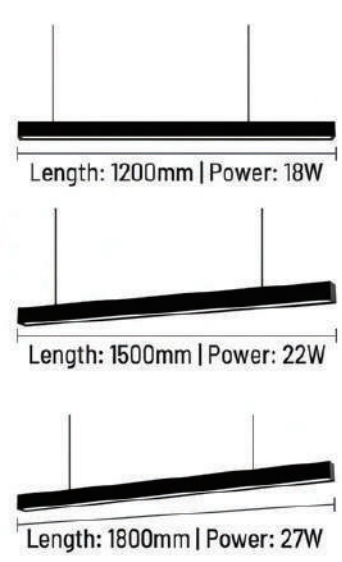

Slender Pendant

Model	PA001A / PA001B / PA001C
Light Source	2835 LEDs, Ra>90
Input Voltage	100-120V/ 220-240V~,50/60Hz
Color Temperaturer	3000K/4000K/6500K
Optional Functions	Color Tuning LED Dimming

Material: Aluminum+PC

Application: kitchen/display

Height adjustable

Voltage: 220-240V~
Color Temperature: 3000K