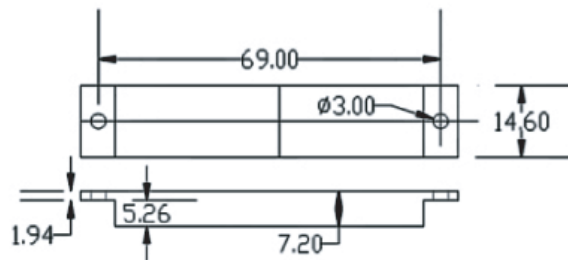

NewThingLine

IR Sensor Door Switch 1-Head 12V-24V

Model	IR024W
Input	12Vdc 3A 36W / 24Vdc 3A 72W
Output	12Vdc 3A 36W / 24Vdc 3A, 72W