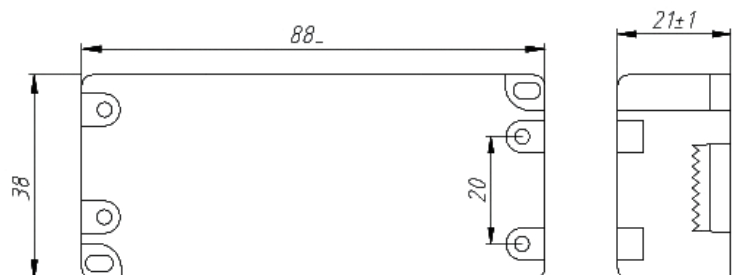

NewThingLine

Constant Voltage LED Driver 12V/24V

Model	12E12 / 24E12
Input Voltage	220-240V~, 50/60Hz
Output	12Vdc 1A/24Vdc 0.5A, 12W

- Independent design
- Flicker Free
- Short circuit, open circuit, overload protection
- Compliant with new EU EMC standards

ENIEC55015:2019+A1:2020

ENIEC61547:2023

ENIEC61000-3-2:2019+A1:2021

EN61000-3-3:2013+A1:2019+A2:2021

RoHS