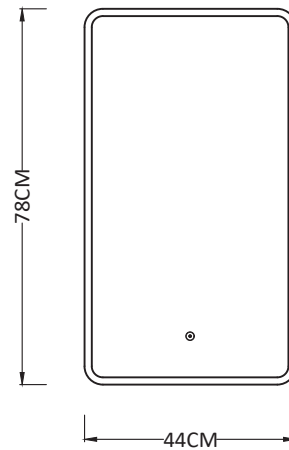

Siena Mirror Series Available Sizes with Injection-moulded Sandblasted Backlighting Frames Part4.

Model: M004-8060

Model: M004-5585

Model: M004-5892

Model: M004-9258

Model: M004-6060

Model: M004-4478