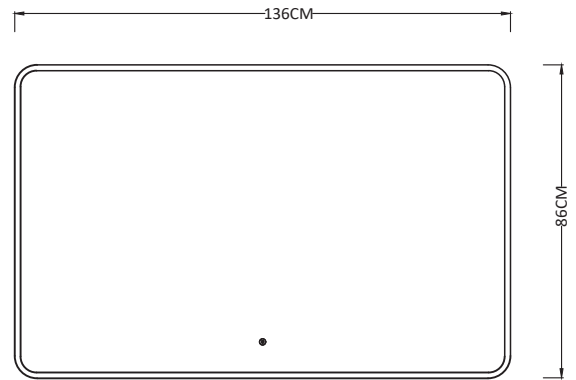

NewThingLine

Siena Mirror Series Available Sizes with Injection-moulded Sandblasted Backlighting Frames Part1.

M004-13686