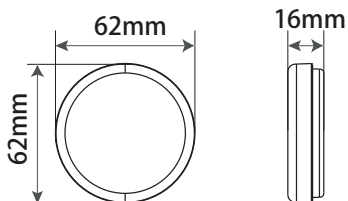

Q7 Wireless Kinetic Self-powered Switch

Model	WK007E
Wireless communication	RF 433 Hz
Operating Range	80m Outdoor / 25m Indoor

- A circular push button that supports tapping
- For controlling SingleWhite light
- Working with a receiver/controller(WK007A)