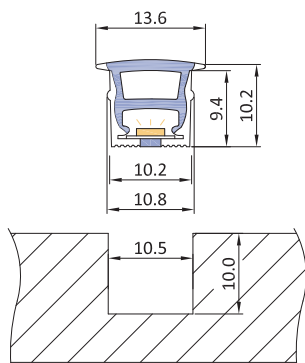

Silicon 1010 Recess LED Striplight 12V/24V

Model	LS1010D
Rating	12Vdc / 24Vdc, 9W/meter
LED	2835 3000K Ra>90