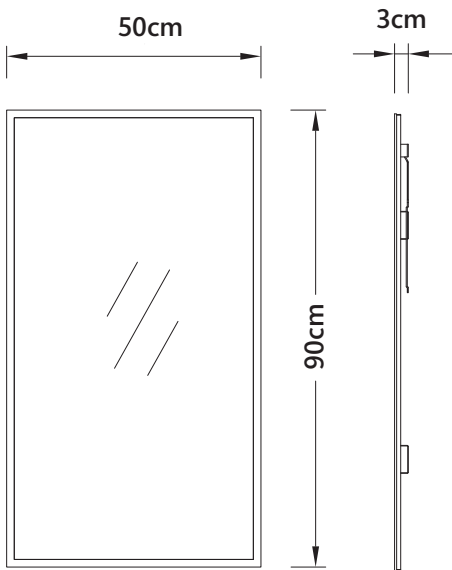

Please refer to page 94-96 for all sizes.