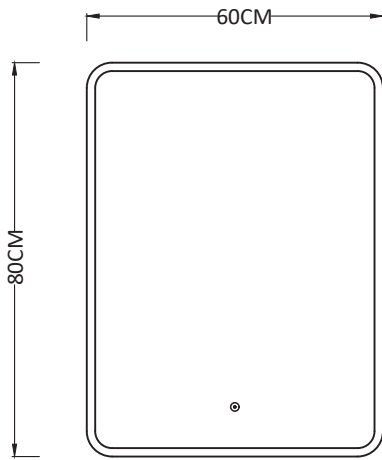

Siena Mirror Series Available Sizes with Injection-moulded Sandblasted Backlighting Frames Part4.

Model: M004-8060

Model: M004-5585

Model: M004-5892

Model: M004-9258

Model: M004-6060

Model: M004-4478