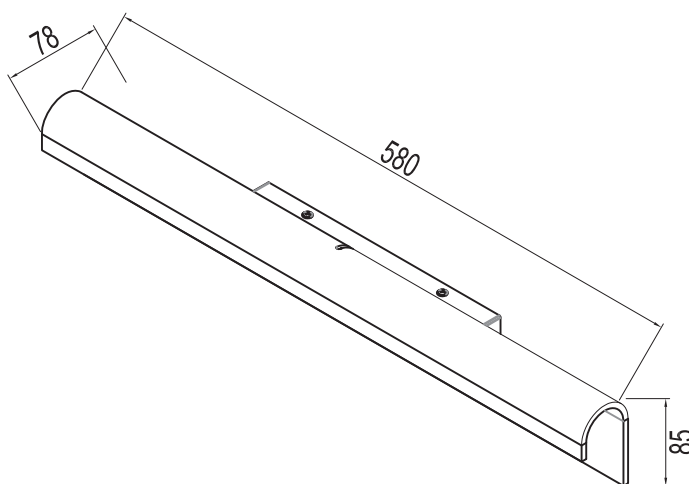

Material: Iron+PMMA

Application: Over Mirror or display Frame

Indirect soft light

Solid 5mm Iron/Aluminum material

IP44

Size: 580x78x85mm

IP44 RoHS