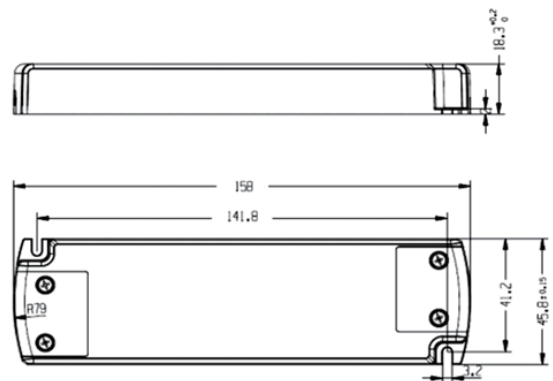

Constant Voltage LED Driver Primary Triac Dimmable

Model	36-12VFT-1 / 36-24VFT-1
Input Voltage	220-240V~,50/60Hz
Output	12Vdc 3A/24Vdc 1.5A, 60W

- Primary Trac Dimmable
- Noise control
- Load 6-30W
- Fits for 12V/24V LED Lights
- PF>0.9
- Short circuit, open circuit, overload, over temperature protection
- Compliant with new EU EMC standards

ENIEC55015:2019+A11:2020
ENIEC61547:2023
ENIEC61000-3-2:2019+A1:2021
EN61000-3-3:2013+A1:2019+A2:2021