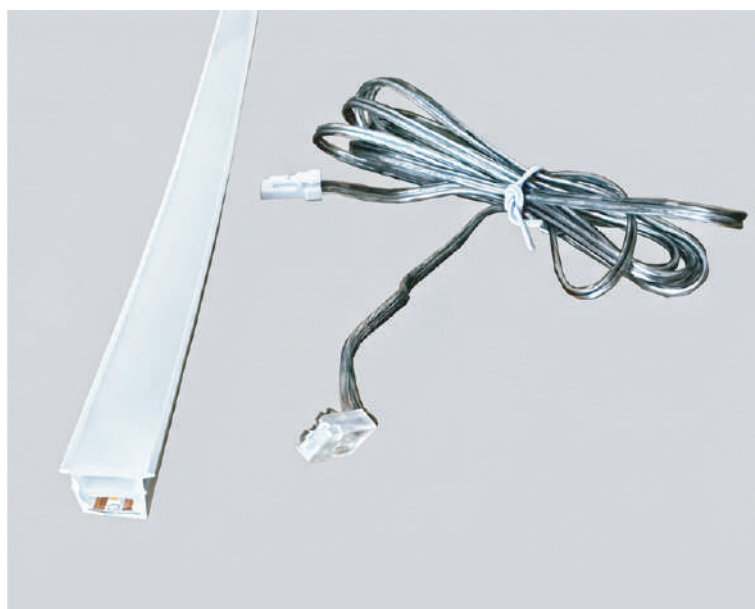

## Silicon 1010 Recess LED Striplight 12V/24V

<b>Model</b>	LS1010D
<b>Rating</b>	12Vdc / 24Vdc, 9W/meter
<b>LED</b>	2835 3000K Ra>90

**SELV RoHS**