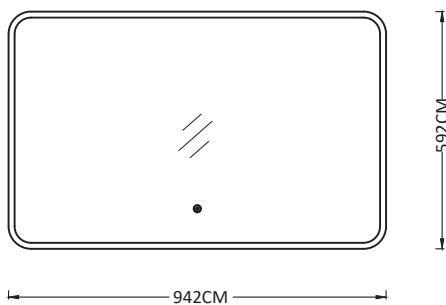

Model: M004-9459