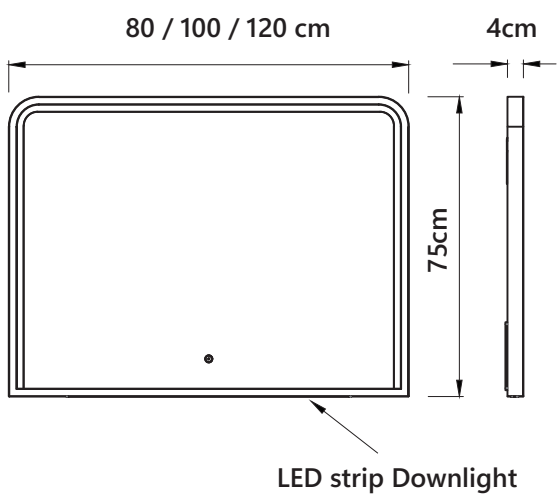

NewThingLine

Oslo Mirror

Model	M014	
Light Source	2835 LED Strip	
Input Voltage	100-120V~/ 220-240V~	
Color Temperaturer	3000K/4000K/6500K	
Optional Functions	Defogging	Touch Sensor
	Magnifying	Motion Sensor
	LED Clock	Power Socket
	Nightlight	BT Speaker
	Color Tuning	LED Dimming