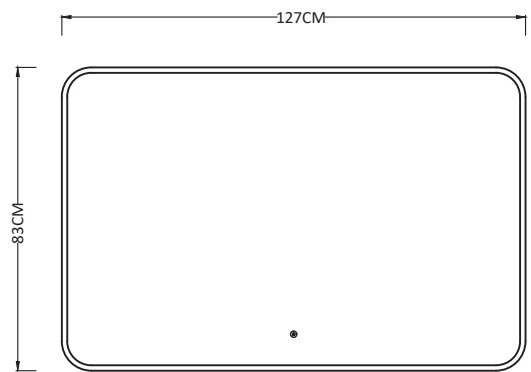

M004-12783