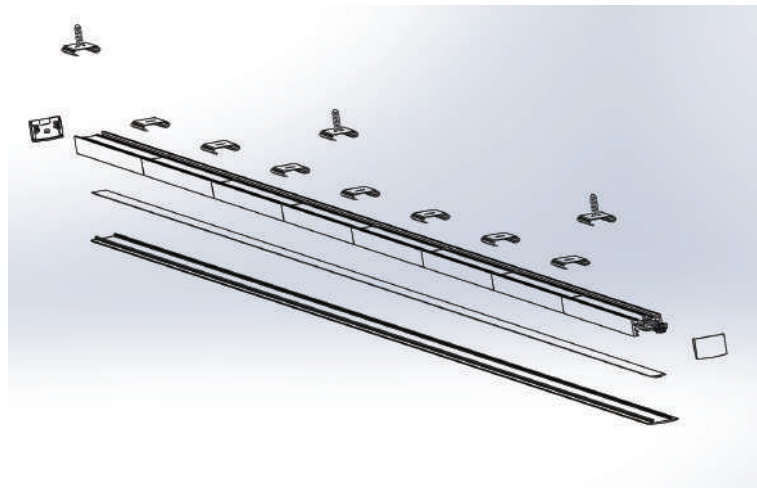

- LINK-TO-LENGTH AND CUT-TO-LENGTH,SUPER FLEXIBILITY FOR PROJECTS.

Free Linkable based on standard 60cm and 120cm Aluminum profile by exclusive SS clips.

- 3meter 2835 LED strip packed in a reel with lead wires+connectors on both side

for free cutting, 120LEDs/meter, individual LED cuttable length:8.3mm

High efficient LED light source 12Vdc, 10W/meter, Ra>90, 3000K/4000K/6000K optional

- Soft light output through double layer dual-color extruded silicon diffuser

SELV RoHS