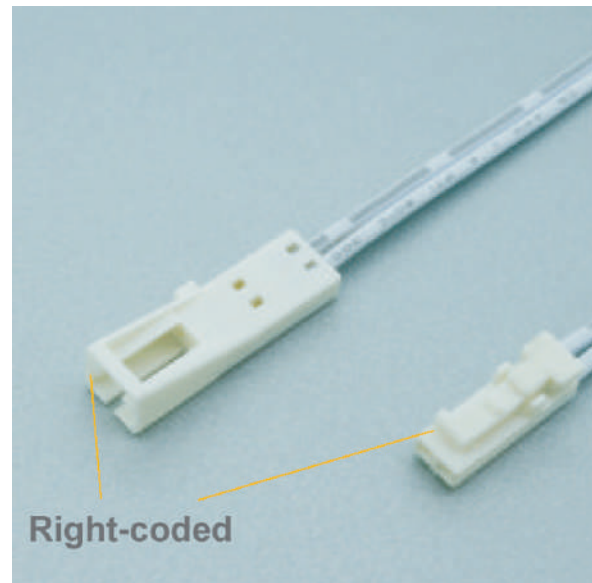

Extension Cord 2 meter 12V-24V

Model	L818-R
Wire size	22AWG/2C UL Listed / 2x0.34mm²
Output	12V-24V Max.3A
Connector	2.54 Male and Female Connector