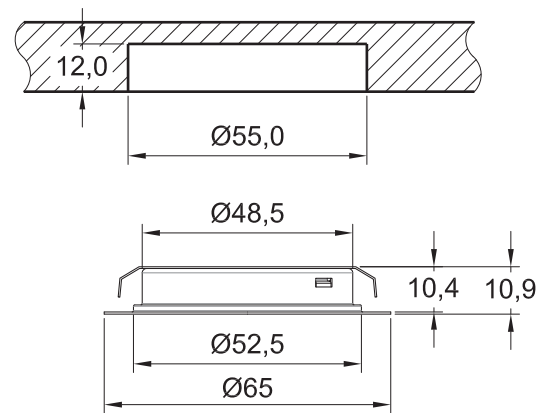

LED D Spot Stainless Steel 12V/24V

Model	SP002L
Rating	12Vdc / 24Vdc, 2.4W
LED	2835 3000K Ra>90 ~140lm/W, Energy Class D

LED P Spot Stainless Steel 12V/24V

Model	SP002N
Rating	12Vdc / 24Vdc, 2.4W
LED	2835 3000K Ra>90 ~140lm/W, Energy Class D