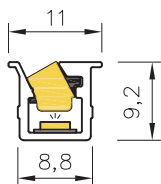

Linearis 0909 Recess LED Aluminum Striplight 12V/24V

Model LA0909F
Rating 12Vdc / 24Vdc, 7.5W/meter
LED 2835/2025 3000K Ra>90

gradient glow