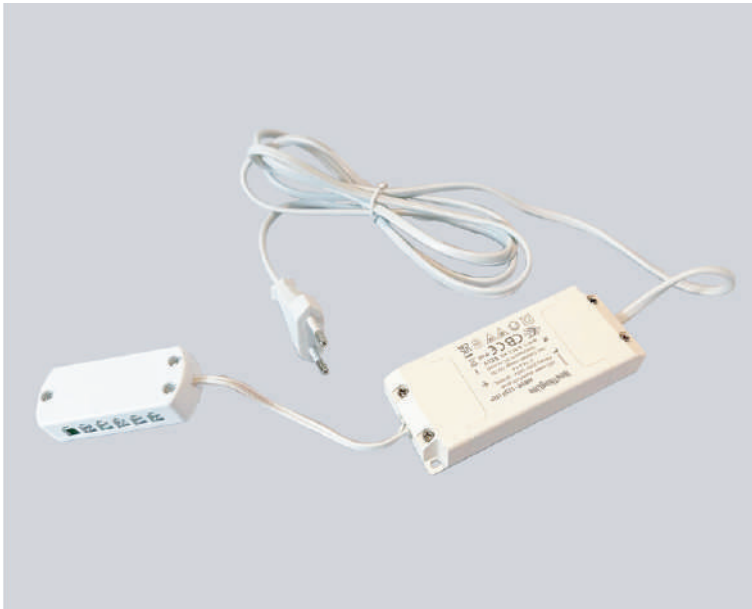

NewThingLine

Constant Voltage LED Driver 12V/24V

- IP44, Rewireable
- 2M Input cable with Euro plug
- Independent slim design, 18mm height housing
- Flicker Free
- Short circuit, open circuit, overload, over temperature protection
- Compliant with new EU EMC standards
  ENIEC55015:2019+A11:2020
  ENIEC61547:2023
  ENIEC61000-3-2:2019+A1:2021
  EN61000-3-3:2013+A1:2019+A2:2021