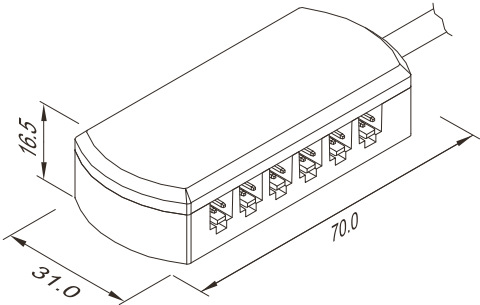

6-way / 12-way Distributor
12V-24V

Model	L803-6 / L803-12
Rating	12Vdc Max.3A / 24Vdc Max.3A
Wire Length	0.15 meters(customized)