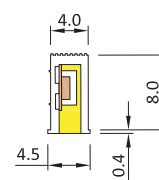

0408 Mini Silicon LED Striplight 12V/24V

Model	LS0408F
Rating	12Vdc / 24Vdc, 7W/meter
LED	2835 3000K Ra>90