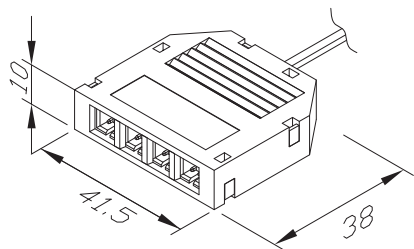

4-Way Distributore

Model L806-4