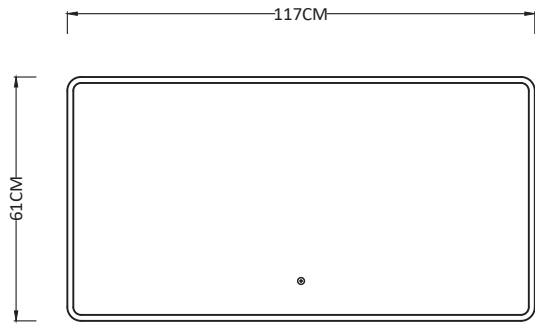

# NewThingLine

Siena Mirror Series Available Sizes with Injection-moulded Sandblasted Backlighting Frames Part1.

M004-13686

M004-12783

M004-11767

M004-67117

Siena Mirror Series Available Sizes with Injection-moulded Sandblasted Backlighting Frames Part 2