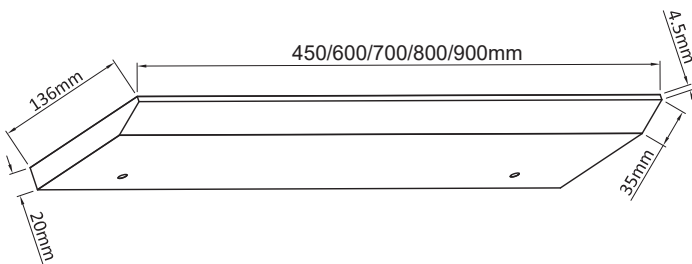

NewThingLine