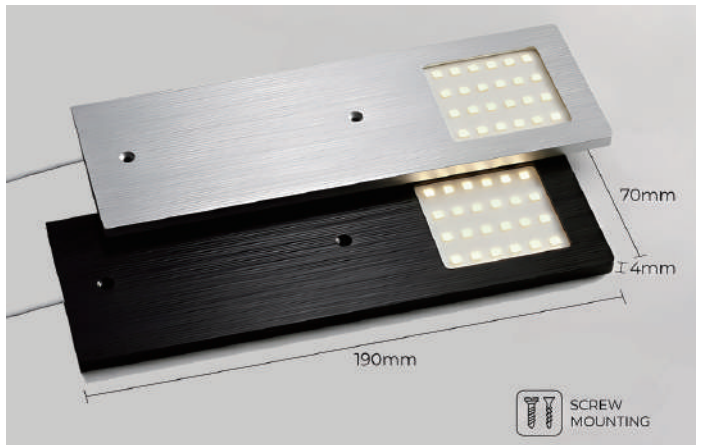

Model	SA004D
Rating	12Vdc / 24Vdc, 3W/Spot
LED	2835 3000K/4000K Ra>90