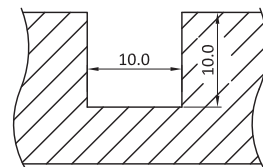

Thinline 1010 Recess Solder Free LED Profile Aluminum 12V

Model LA1010F

Rating 12Vdc 7.5W/m

LED 2025 Solder Free LED strip 3000K Ra>90

gradient
glow

straight
glow

gradient
glow

SELV RoHS