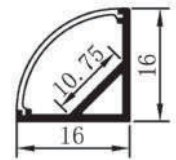

Corner LED Aluminum Striplight 12V/24V

Model	LA1616S / LA1616C
Rating	12Vdc / 24Vdc, 9W/meter
LED	2835 3000K Ra>90

LA1616C

1807 Surface LED Aluminum Striplight 12V/24V

Model	LA1807N
Rating	12Vdc / 24Vdc, 9W/meter
LED	2835 3000K Ra>90 / RGB 5050