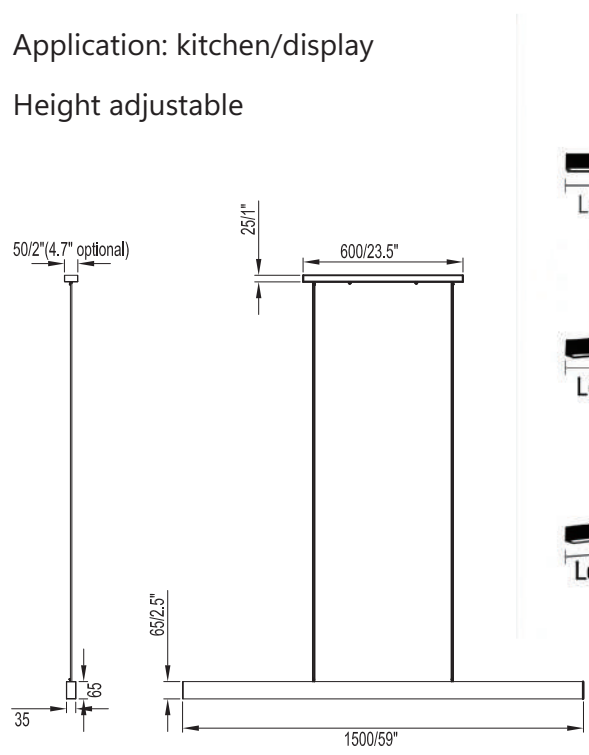

Slender Pendant

Model	PA001A / PA001B / PA001C
Light Source	2835 LEDs, Ra>90
Input Voltage	100-120V/ 220-240V~,50/60Hz
Color Temperaturer	3000K/4000K/6500K
Optional Functions	Color Tuning LED Dimming

Material: Aluminum+PC

Application: kitchen/display

Height adjustable

Voltage: 220-240V~
Color Temperature: 3000K