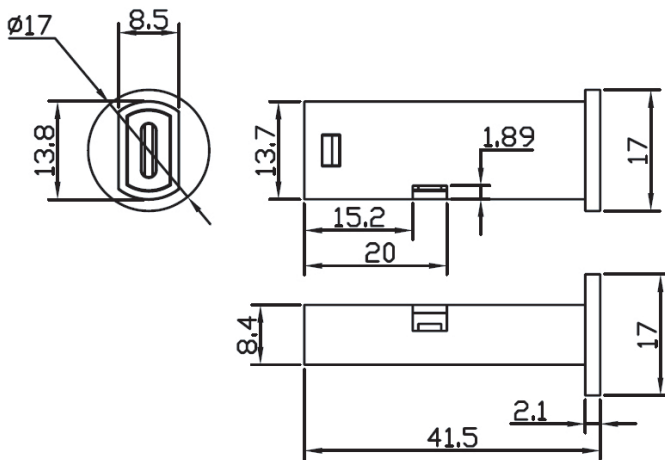

Dip Switch to select mode

Door Mode/Hand Wave Mode

Surface Mount/recess mount optional

SELV RoHS