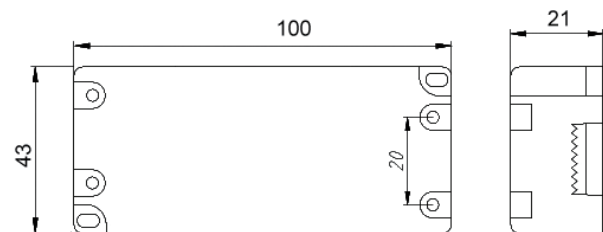

NewThingLine

Constant Voltage LED Driver 12V/24V

Model	12E24 / 24E24
Input Voltage	220-240V~,50/60Hz
Output	12Vdc 2A/24Vdc 1A, 24W

- Independent design
- Flicker Free
- Short circuit, open circuit, overload protection
- Compliant with new EU EMC standards

ENIEC55015:2019+A11:2020

ENIEC61547:2023

ENIEC61000-3-2:2019+A1:2021

EN61000-3-3:2013+A1:2019+A2:2021

RoHS