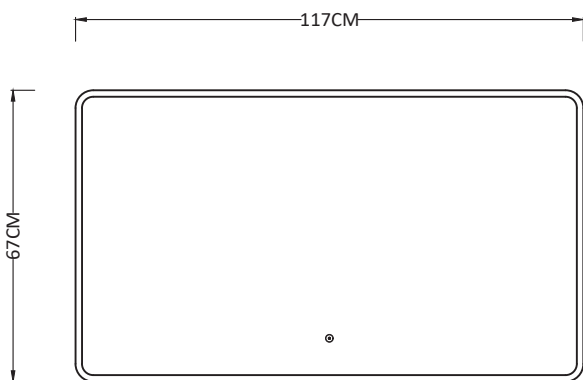

# NewThingLine

Siena Mirror Series Available Sizes with Injection-moulded Sandblasted Backlighting Frames Part1.

M004-13686

M004-12783

M004-11767

M004-67117

Siena Mirror Series Available Sizes with Injection-moulded Sandblasted Backlighting Frames Part 2