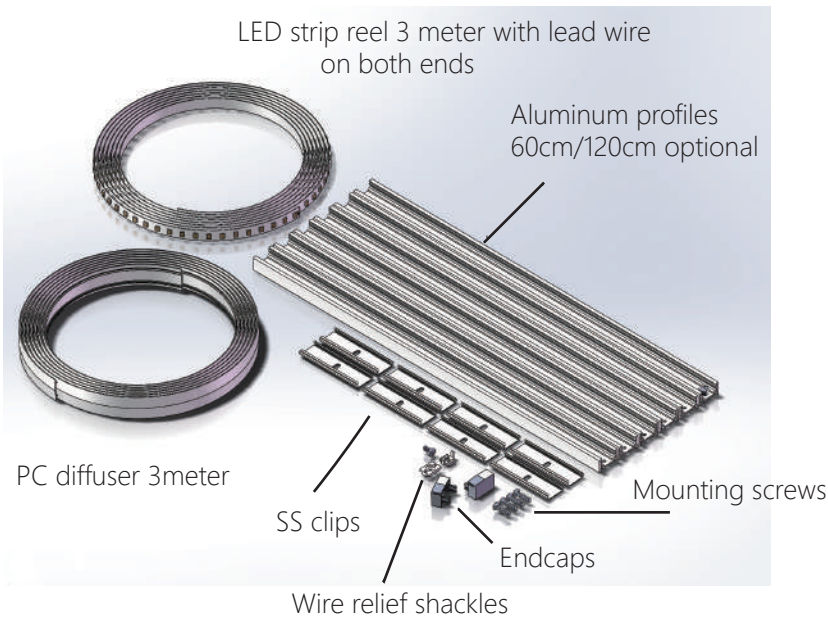

NewThingLine

Aluconnect LED Extendable Aluminum Striplight 12V/24V

Model	LA1710
Rating	12Vdc / 24Vdc, 10W/meter
LED	2835/2025 3000K Ra>90