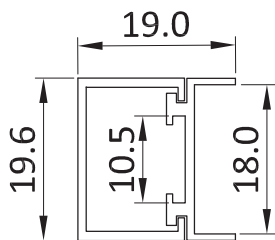

BackEdge LED Profile Aluminum Triple-sided Illumination 12V / 24V

Model	LA1920N
Rating	12Vdc 7.5W/m
LED	2025 / 2835 LED strips 3000K Ra>90