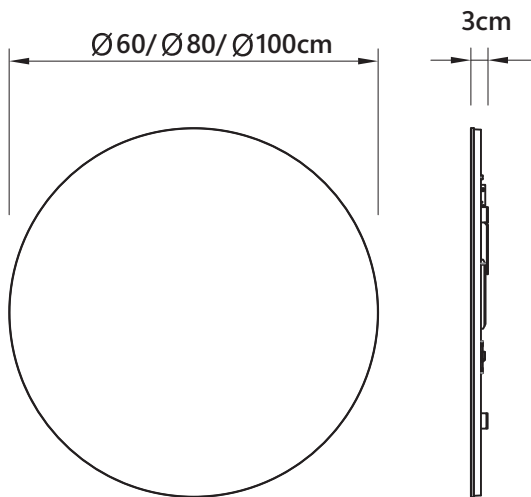

NewThingLine

Corona Mirror

Model	M006
Light Source	2835 LED Strip
Input Voltage	100-120V~/ 220-240V~
Color Temperaturer	3000K/4000K/6500K
Optional Functions	Defogging Touch Sensor Magnifying Motion Sensor LED Clock Power Socket Nightlight BT Speaker Color Tuning LED Dimming

Please refer to page 98 for all sizes.