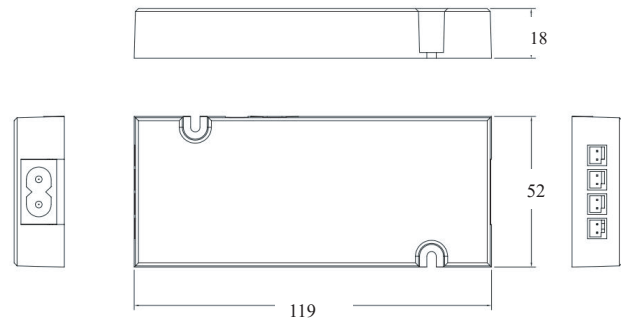

Constant Voltage Smart LED Driver 12V/24V

Model	AW06-12SA15 / AW06-24SA15
Input Voltage	220-240V~,50/60Hz
Output	12Vdc 1.25A/24Vdc 0.625A, 15W

Bluetooth Receiver
(Sold Separately)

WIFI 433MHz Receiver
(Sold Separately)

Zigbee 433MHz Receiver
(Sold Separately)

Long lasting and high reliability,
Extra small compact housing,

Safety according to

EN 61347-1 , 61347-2-13, 62493

RI suppression according to EN 55015 /CDN

Line harmonics according to EN 61000-3-2

Immunity according to EN 61547