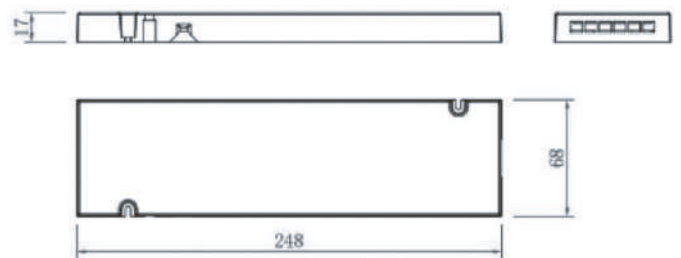

NewThingLine

Constant Voltage Smart LED Driver 12V/24V

Model

AW06-12SE100 / AW06-24SE100

Input Voltage

220-240V~,50/60Hz

Output

12Vdc 8.33A/24Vdc 4.16A, 100W

Long lasting and high reliability,
Extra small compact housing,
Safety according to
EN 61347-1 , 61347-2-13, 62493
RI suppression according to EN 55015 /CDN
Line harmonics according to EN 61000-3-2
Immunity according to EN 61547