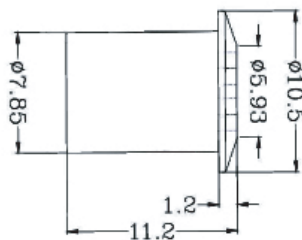

NewThingLine

IR Sensor Door Switch 1-Head 12V-24V

Model	IR024W
Input	12Vdc 3A 36W / 24Vdc 3A 72W
Output	12Vdc 3A 36W / 24Vdc 3A, 72W