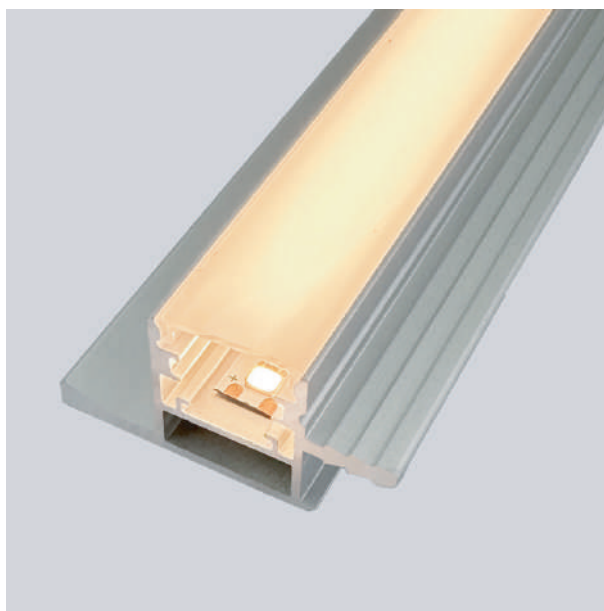

AuroEdge18 Handleless LED Aluminum Profile 12V/24V

Model	LA3220
Rating	12Vdc / 24Vdc 9W/meter
LED	3000k Ra>90

For 18mm cupboard edge