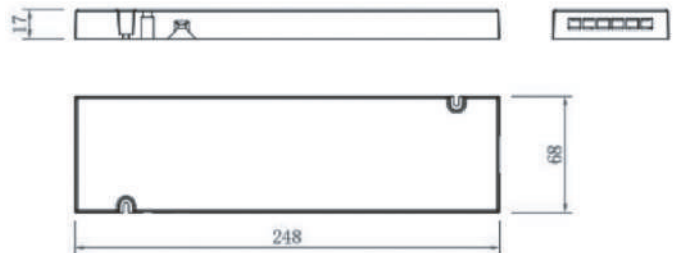

Constant Voltage Smart LED Driver 12V/24V

Model AW06-12SE60 / AW06-24SE60

Input Voltage 220-240V~, 50/60Hz

Output 12Vdc 5A/24Vdc 2.5A, 60W

Long lasting and high reliability,
Extra small compact housing,

Safety according to

EN 61347-1 , 61347-2-13, 62493

RI suppression according to EN 55015 /CDN

Line harmonics according to EN 61000-3-2

Immunity according to EN 61547