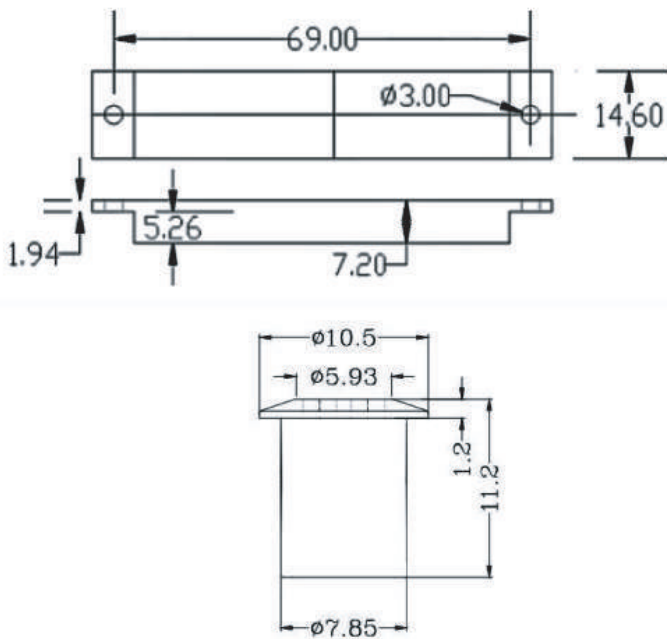

IR Sensor Door Switch 2-Head 12V-24V

Model	IR025W
Input	12Vdc 3A 36W / 24Vdc 3A 72W
Output	12Vdc 3A 36W / 24Vdc 3A, 72W