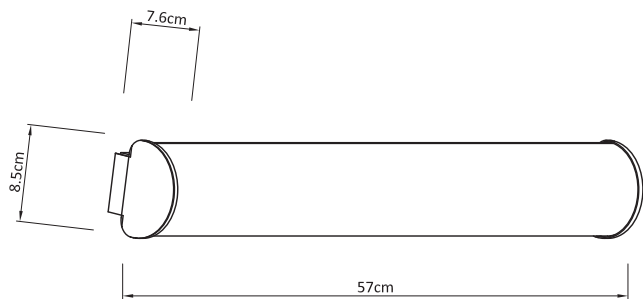

CE IP44 RoHS