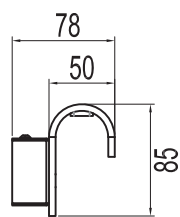

Material: Iron+PMMA

Application: Over Mirror or display Frame

Indirect soft light

Solid 5mm Iron/Aluminum material

IP44

Size: 580x78x85mm

IP44 RoHS