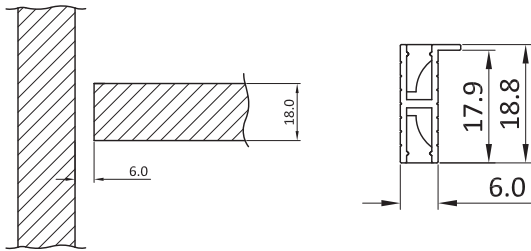

NewThingLine

BackEdge LED Aluminum Striplight 12V/24V

Model	LA1806F
Rating	12Vdc / 24Vdc, 13W/meter
LED	2835 3000K Ra>90

BackEdge LED Profile Aluminum Triple-sided Illumination 12V / 24V

Model	LA1920N
Rating	12Vdc 7.5W/m
LED	2025 / 2835 LED strips 3000K Ra>90