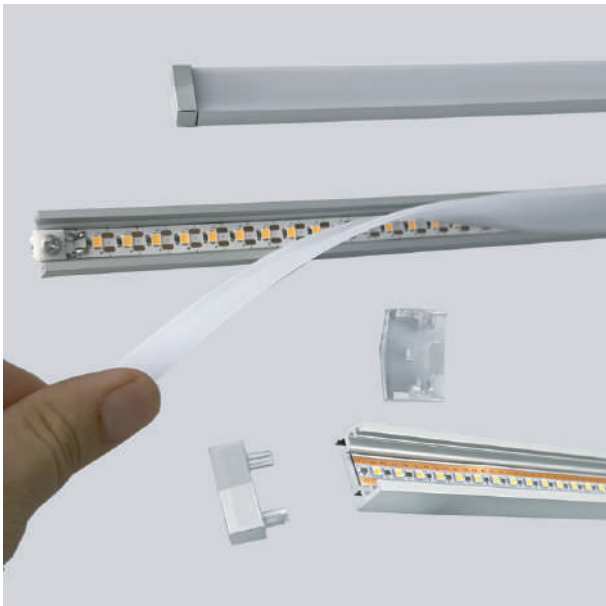

- LINK-TO-LENGTH AND CUT-TO-LENGTH, SUPER FLEXIBILITY FOR PROJECTS.

Free Linkable based on standard 60cm and 120cm Aluminum profile by exclusive SS clips.

- 3meter 2835 LED strip packed in a reel with lead wires+connectors on both side

for free cutting, 120LEDs/meter, individual LED cuttable length:8.3mm

High efficient LED light source 12Vdc, 10W/meter, Ra>90, 3000K/4000K/6000K optional

- Soft light output through opal extruded PC diffuser

SELV RoHS