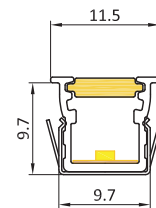

Thinline 1010 Recess Solder Free LED Profile Aluminum 12V

Model LA1010F

Rating 12Vdc 7.5W/m

LED 2025 Solder Free LED strip 3000K Ra>90

gradient
glow