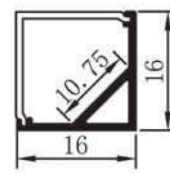

Corner LED Aluminum Striplight 12V/24V

Model	LA1616S / LA1616C
Rating	12Vdc / 24Vdc, 9W/meter
LED	2835 3000K Ra>90

LA1616S