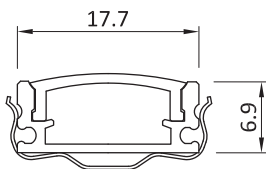

1807 Surface LED Aluminum Striplight 12V/24V

Model	LA1807N
Rating	12Vdc / 24Vdc, 9W/meter
LED	2835 3000K Ra>90 / RGB 5050