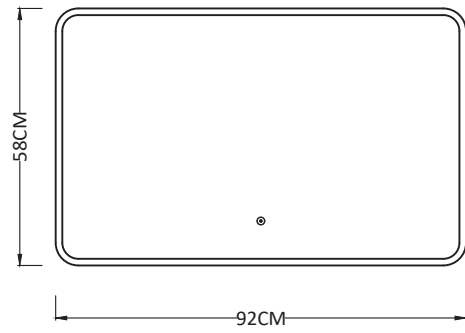

Siena Mirror Series Available Sizes with Injection-moulded Sandblasted Backlighting Frames Part4.

Model: M004-8060

Model: M004-5585

Model: M004-5892

Model: M004-9258

Model: M004-6060

Model: M004-4478