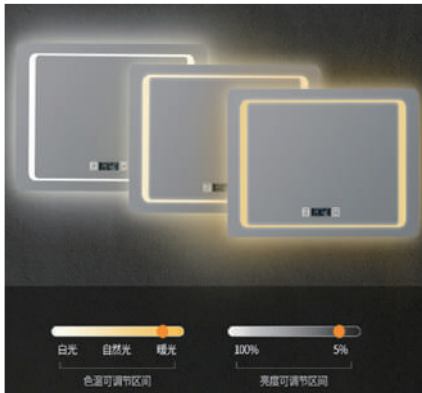

PREMIUM LED BACK-LIGHTING

Better illuminate your beauty!

The LED light of the mirror is of good quality. Natural 2 frosted white light helps reflect true colors and the light source surrounding the mirror does not cast any shadows. It provides a corona of illumination that spreads warmth throughout the room.