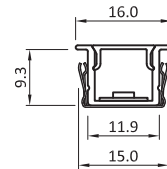

Nova 1210B Recess LED Aluminum Striplight 12V/24V

Model LA1210B
Rating 12Vdc / 24Vdc, 9W/meter
LED 2835 3000K Ra>90