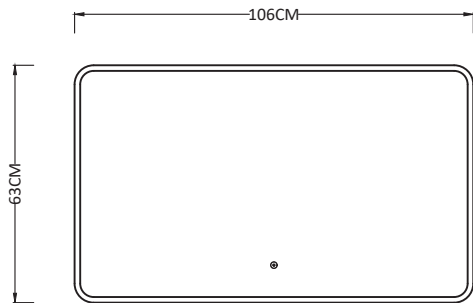

Model: M004-10663