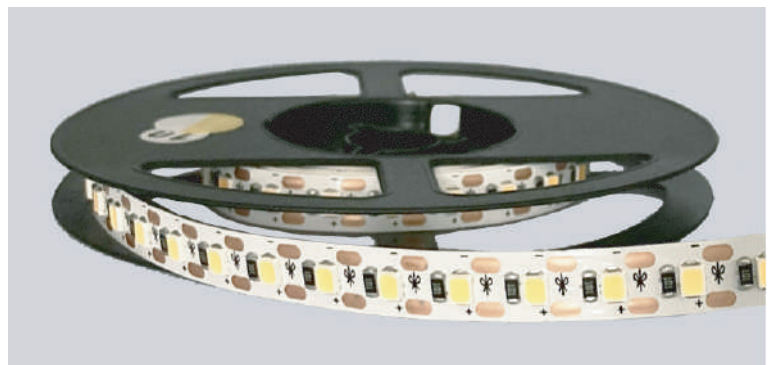

## Coolcut 2835 LED strip 5V 8mm

<b>Model</b>	LF0208N
<b>Rating</b>	5Vdc 9W/meter
<b>LED</b>	2835 LED, Ra>90 3000K 120LEDs/meter
<b>PCB</b>	8mm width, Min. cutting 8.3mm

- USB lead wire with controller optional