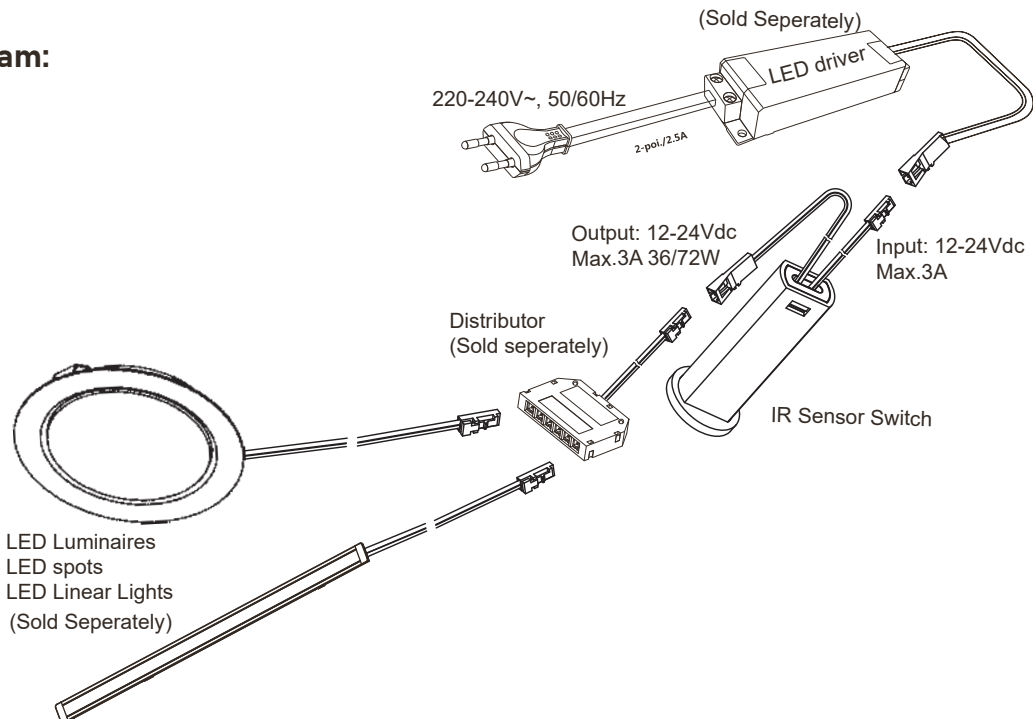

Wiring Diagram: