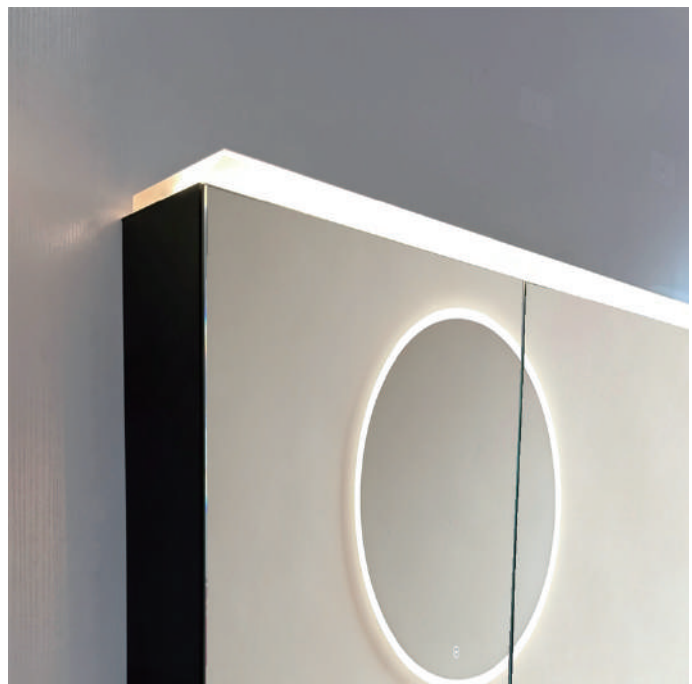

Illuminated Plate

- **Model** WP004A
- **Light Source** 2835 LEDs, Ra>90
- **Input Voltage** 220-240V~,50/60Hz
- **Color Temperaturer** 3000K/4000K/6500K
- **Optional Functions** LED Dimming

Material: Frosted PMMA

Triac Dimmable optional

Model	Size (mm)	Rating
W004A-450	450x136x20	LED 5W
W004A-600	600x136x20	LED 6W
W004A-700	700x136x20	LED 7W
W004A-800	800x136x20	LED 8W
W004A-900	900x136x20	LED 9W