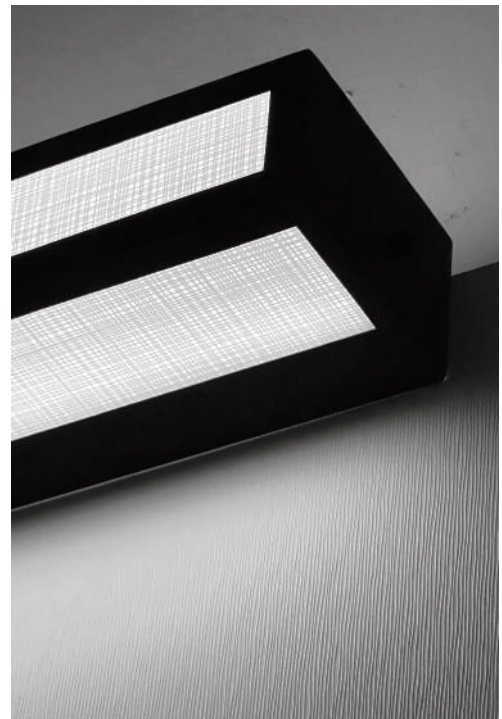

Linen looking, soft light

Size: 384/604x79x58mm

CE IP44 RoHS