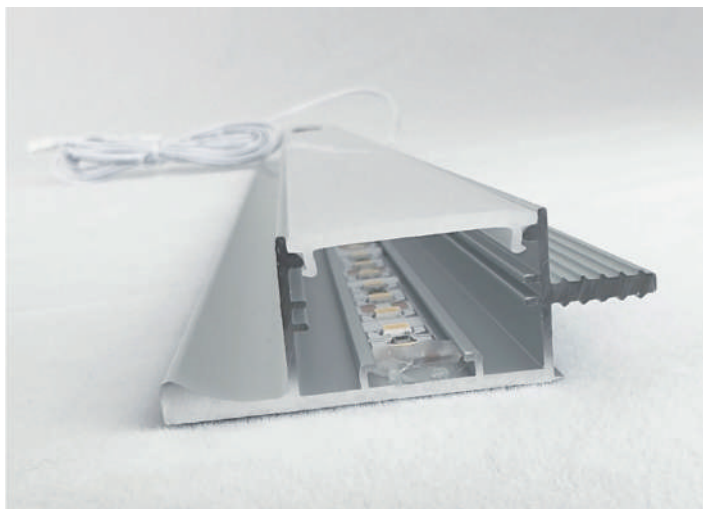

NewThingLine

AuroEdge16 Handleless LED Aluminum Profile 12V/24V

Model	LA3716
Rating	12Vdc / 24Vdc 9W/meter
LED	3000k Ra>90

For 16mm cupboard edge