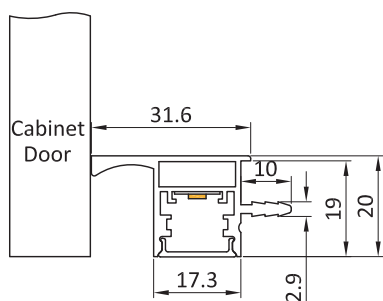

AuroEdge18 Handleless LED Aluminum Profile 12V/24V

Model	LA3220
Rating	12Vdc / 24Vdc 9W/meter
LED	3000k Ra>90

For 18mm cupboard edge