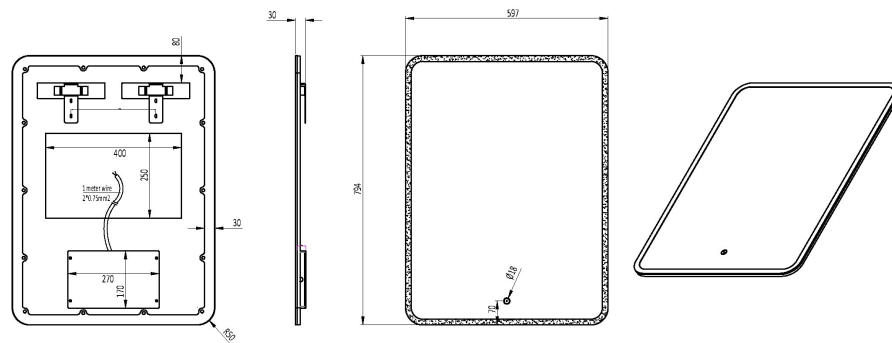

Siena Bathroom LED Mirror

SKU: M004-6080TCD

Series: Siena

NewThingLine

PRODUCT HIGHLIGHTS

- Slim frameless design with rounded rectangle mirror shape
- Soft front and back lighting for bathroom task and ambient light
- Touch dimming with adjustable 3000-6500K color temperature
- Integrated anti-fog function for clear reflection after shower use
- CRI 90 LED light for natural color rendering
- IP44 rated construction for bathroom and hospitality applications

Specification	Value	Specification	Value
SKU	M004-6080TCD	Product Name	Siena Bathroom LED Mirror
Series	Siena	Dimensions	600 x 800 x 30 mm
Shape	Rounded Rectangle	Power	54W
Lumen Output	2000 lm	CRI	90
CCT	3000-6500K	Voltage	220-240V / 100-120V
IP Rating	IP44	Mirror Type	Copper Free Mirror
Frame	Frameless	LED Driver	Eaglerise
Dimming	Touch Dimming	Anti-Fog	Yes
Front / Back Light	Yes / Yes	Touch Sensor	Yes
CCT Adjustable	Yes	Memory Function	Yes
Mounting	Vertical / Horizontal	Mirror Glass Thickness	5 mm
LED Lifetime	50000 hours	Beam Angle	120 deg
Power Factor	0.9	Warranty	3 years

DIMENSION DRAWING

M004-6080TCD Drawing

PACKAGING AND WEIGHT

Item	Value	Item	Value
Carton Size (L x W x H)	88 x 68 x 8 cm	Gross Weight	9.7 kg
Net Weight	7.5 kg		

SAFETY COMPLIANCE

Compliance	Status	Compliance	Status
CE Compliant	Yes	UKCA Compliant	Yes
ETL Compliant	Yes	SAA Compliant	Yes
RoHS Compliant	Yes	ERP Compliant	Yes