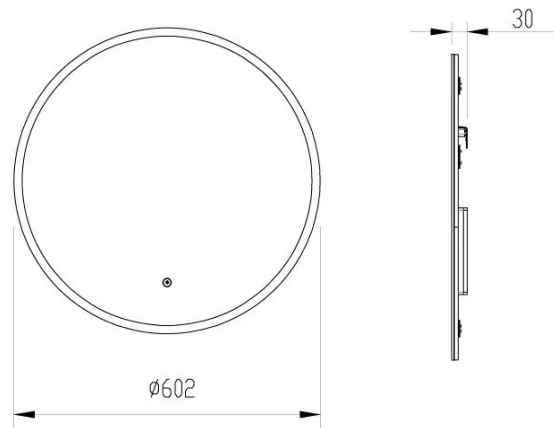

Halo Bathroom LED Mirror

NewThingLine

SKU: M001-60TCD

Series: Halo

PRODUCT HIGHLIGHTS

- Round frameless design with frosted edge mirror shape
- Soft front and back lighting for bathroom task and ambient light
- Touch dimming with adjustable 3000-6500K color temperature
- Integrated anti-fog function for clear reflection after shower use
- CRI 90 LED light for natural color rendering
- IP44 rated construction for bathroom and hospitality applications

Specification	Value
SKU	M001-60TCD
Series	Halo
Shape	Round with Frosted Edge
Lumen Output	1600 lm
CCT	3000-6500K
IP Rating	IP44
Frame	Frameless
Dimming	Touch Dimming
Front / Back Light	Yes / Yes
CCT Adjustable	Yes
Mounting	Vertical / Horizontal
LED Lifetime	30000 hours
Power Factor	0.9

Specification	Value
Product Name	Halo Bathroom LED Mirror
Dimensions	602 x 602 x 30 mm
Power	32W
CRI	90
Voltage	220-240V / 100-120V
Mirror Type	Copper Free Mirror
LED Driver	Xunyuan
Anti-Fog	Yes
Touch Sensor	Yes
Memory Function	Yes
Mirror Glass Thickness	5 mm
Beam Angle	120 deg
Warranty	3 years

DIMENSION DRAWING

PACKAGING AND WEIGHT

Item	Value	Item	Value
Carton Size (L x W x H)	68 x 68 x 8 cm	Gross Weight	7.5 kg
Net Weight	5 kg		

SAFETY COMPLIANCE

Compliance	Status	Compliance	Status
CE Compliant	Yes	UKCA Compliant	Yes
ETL Compliant	Yes	SAA Compliant	Yes
RoHS Compliant	Yes	ERP Compliant	Yes