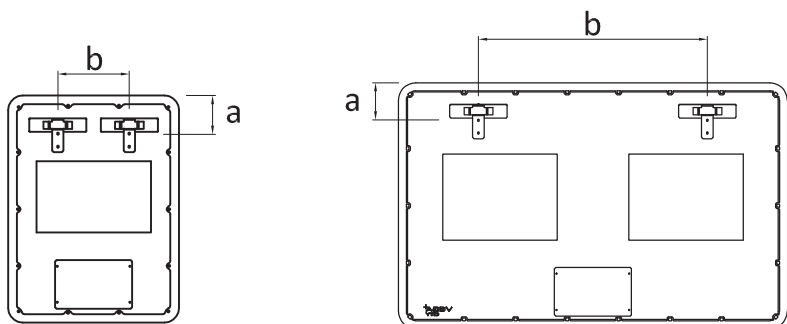

## INSTRUCTION MANUAL

Model: M004-8060, M004-13686

IP44

M004-8060  
80x60cm  
LED:29W  
Defogger:25W  
Total: 54W

M004-13686  
136x86cm  
LED:42W  
Defogger:50W  
Total: 92W

1

Dimensions (mm)		
Mirror	a	b
80x60cm	115	300
136x86cm	135	800