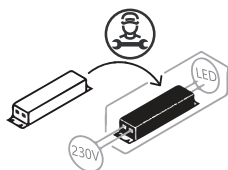

## INSTRUCTION MANUAL

Model: M004-8060, M004-13686

IP44

M004-8060  
80x60cm  
LED:29W  
Defogger:25W  
Total: 54W

M004-13686  
136x86cm  
LED:42W  
Defogger:50W  
Total: 92W

1

Dimensions (mm)		
Mirror	a	b
80x60cm	115	300
136x86cm	135	800