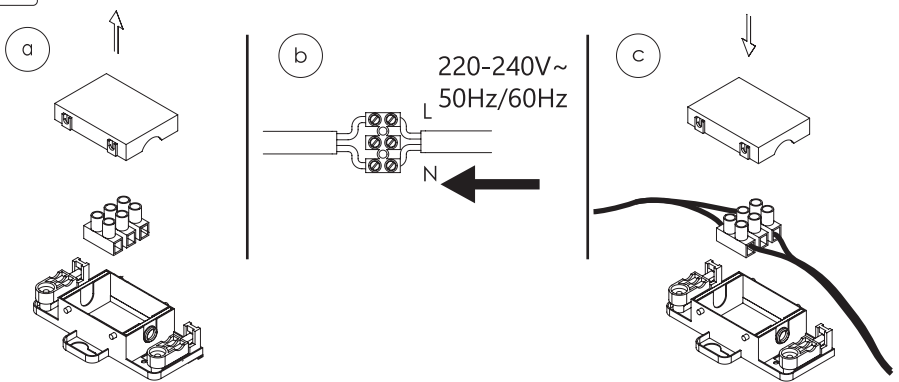

1

Dimensions (mm)		
Mirror	a	b
80x60cm	115	300
136x86cm	135	800

2

3

LED Light	Defogger
→ Short Touch	→ Short Touch
→ Hold	

*Defogger auto-off after 1 hour.
Touch switch again to reactivate.