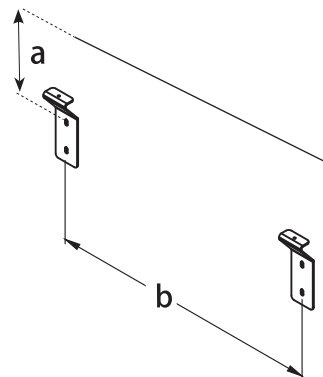

## INSTRUCTION MANUAL

Model: M004-8060, M004-13686

IP44

M004-8060  
80x60cm  
LED:29W  
Defogger:25W  
Total: 54W

M004-13686  
136x86cm  
LED:42W  
Defogger:50W  
Total: 92W

1

Dimensions (mm)		
Mirror	a	b
80x60cm	115	300
136x86cm	135	800