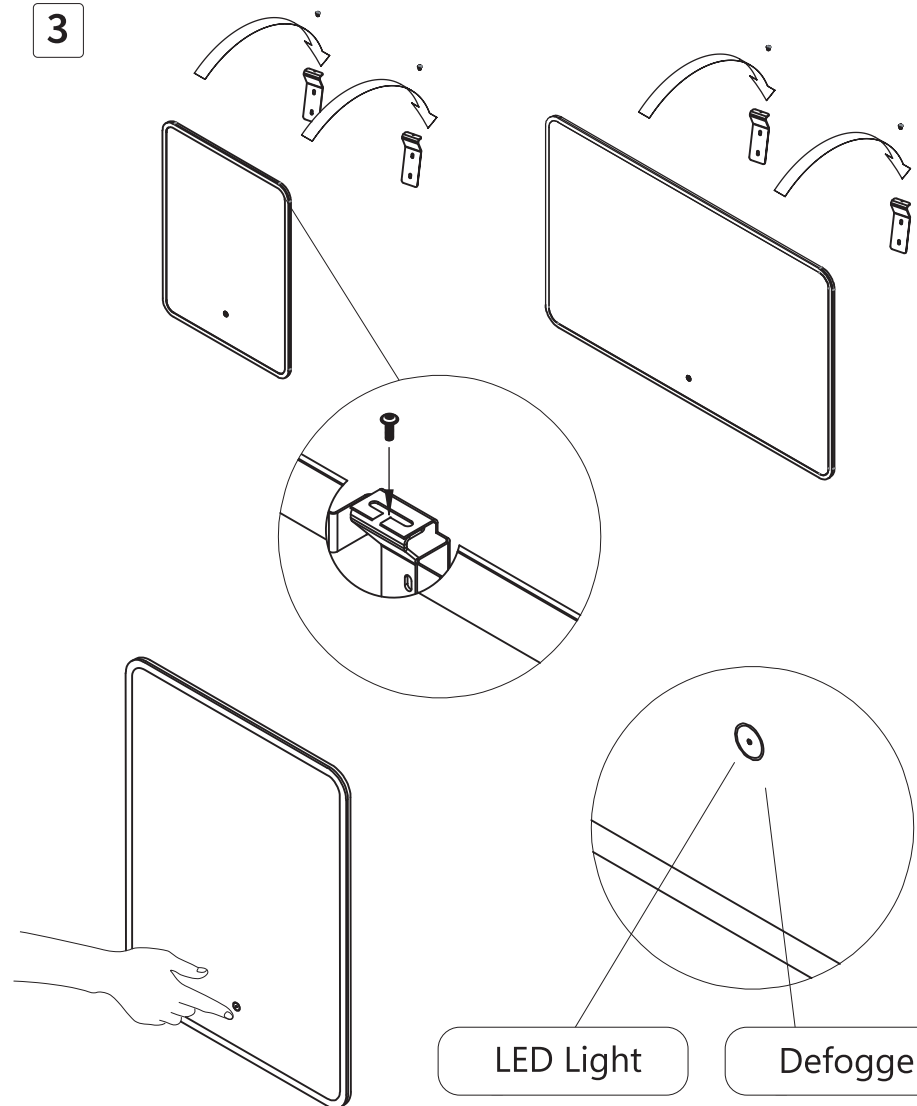

1

Dimensions (mm)		
Mirror	a	b
80x60cm	115	300
136x86cm	135	800

2

3

LED Light	Defogger
→ Short Touch	→ Short Touch
→ Hold	

*Defogger auto-off after 1 hour.
Touch switch again to reactivate.