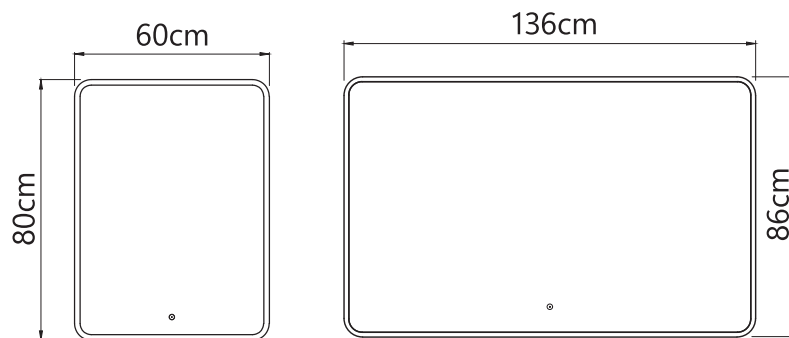

## INSTRUCTION MANUAL

Model: M004-8060, M004-13686

IP44

M004-8060  
80x60cm  
LED:29W  
Defogger:25W  
Total: 54W

M004-13686  
136x86cm  
LED:42W  
Defogger:50W  
Total: 92W

1

Dimensions (mm)		
Mirror	a	b
80x60cm	115	300
136x86cm	135	800